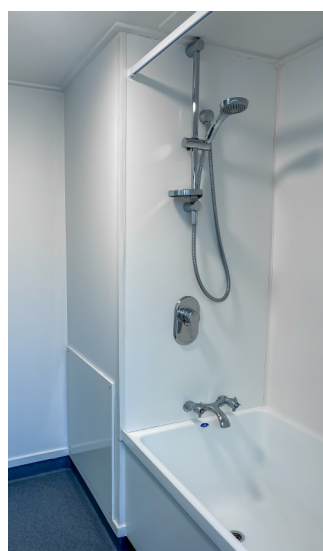

CFC “Pod Rooms” - Kowhai, Tui and Rata blocks at CFC East

- These rooms are all charged at the “standard” room rate.
- We have 6 pod rooms in Tui, 2 pod rooms in Rata and 22 in Kowhai.
- Each pod has either two or three individual bedrooms which share a bathroom and a small kitchenette area.
- There is a common room on the Kowhai ground floor.
- Bedrooms are equipped with a king single bed, desk, chair, bookshelves, wardrobe, etc
- Photos below are of a typical bedroom and amenities in Kowhai block.

Ensuite - Rata and Keruru Blocks at CFC East

- These rooms are all charged at the “en-suite” room rate.
- We have 25 en-suite rooms in Rata Block and 5 en-suite rooms in Keruru Block.
- Rata is the main building and Keruru is a stand-alone house behind Rata and adjacent to the Rata garden.
- All en-suite rooms have a queen-sized bed, desk, chair, wardrobe, etc. Some have a small “sitting area”.
- En-suite bathrooms have a shower, toilet, basin and vanity.
- Photos below are of a typical en-suite bedroom and bathroom in Rata block.

Shared Ensuite - Rata Block at CFC East

- These rooms are all charged at the “shared en-suite” room rate.
- We have 11 shared en-suite rooms (22 spaces) in Rata Block.
- Shared en-suite rooms have two king single beds, two desks, two wardrobes, small “sitting” area, etc.
- Shared en-suite bathrooms have a shower, toilet, basin and vanity.
- Photos below are of a typical shared en-suite bedroom and bathroom in Rata block.