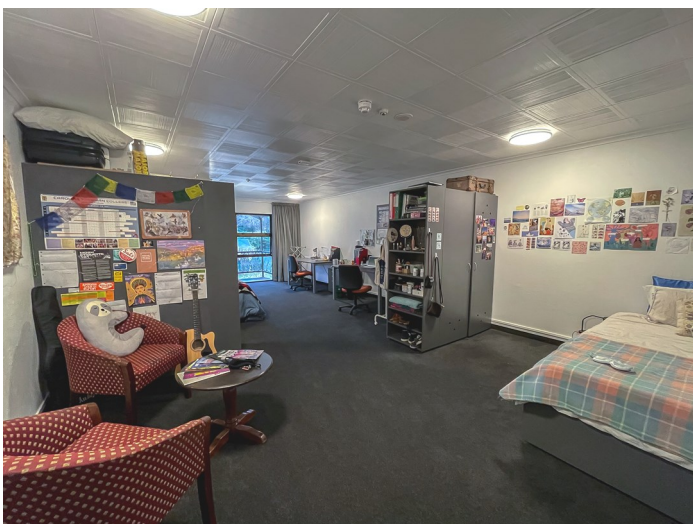

CFC “Pod Rooms” - Kowhai, Tui and Rata blocks at CFC East

- These rooms are all charged at the “standard” room rate.
- We have 6 pod rooms in Tui, 2 pod rooms in Rata and 22 in Kowhai.
- Each pod has either two or three individual bedrooms which share a bathroom and a small kitchenette area.
- There is a common room on the Kowhai ground floor.
- Bedrooms are equipped with a king single bed, desk, chair, bookshelves, wardrobe, etc
- Photos below are of a typical bedroom and amenities in Kowhai block.

Ensuite - Rata and Keruru Blocks at CFC East

- These rooms are all charged at the “en-suite” room rate.
- We have 25 en-suite rooms in Rata Block and 5 en-suite rooms in Keruru Block.
- Rata is the main building and Keruru is a stand-alone house behind Rata and adjacent to the Rata garden.
- All en-suite rooms have a queen-sized bed, desk, chair, wardrobe, etc. Some have a small “sitting area”.
- En-suite bathrooms have a shower, toilet, basin and vanity.
- Photos below are of a typical en-suite bedroom and bathroom in Rata block.

Shared Ensuite - Rata Block at CFC East

- These rooms are all charged at the “shared en-suite” room rate.
- We have 11 shared en-suite rooms (22 spaces) in Rata Block.
- Shared en-suite rooms have two king single beds, two desks, two wardrobes, small “sitting” area, etc.
- Shared en-suite bathrooms have a shower, toilet, basin and vanity.
- Photos below are of a typical shared en-suite bedroom and bathroom in Rata block.