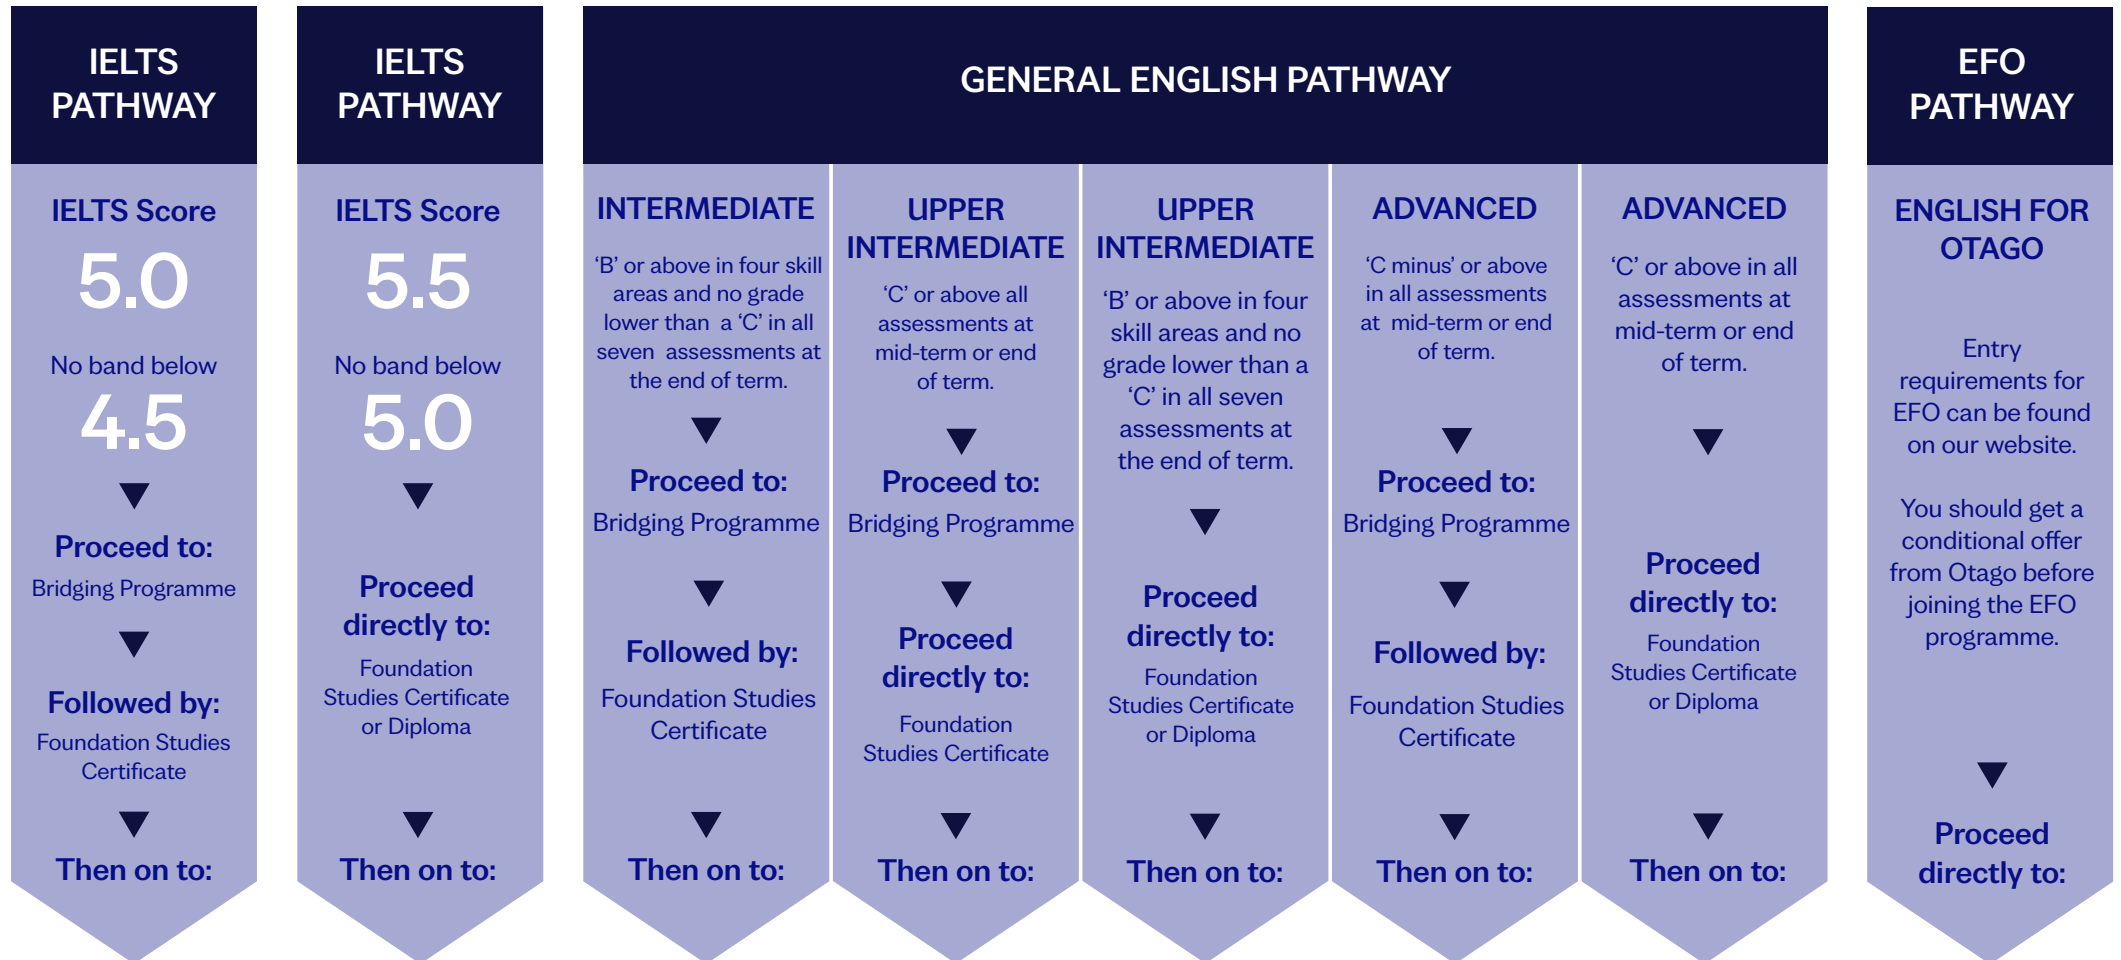

University
of Otago
OTAKOU WHAKAHIU WAKA

NEW ZEALAND

English language pathways

How to satisfy the English language requirement* for entry to the Foundation Studies Certificate, Diplomas in Arts, Commerce and Science and beyond

The University of Otago

*You will still need to meet the academic requirements to gain entry through English for Otago