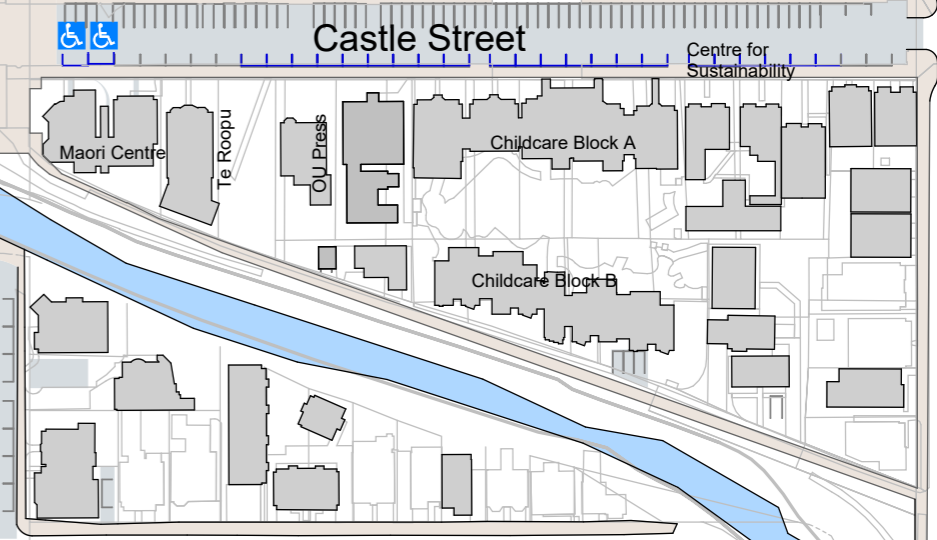

Symbol Key

- University Mobility Parking - Requires a University Mobility Permit to be displayed.
- DCC - Dunedin City Council Mobility Parking - Time restrictions are displayed on signs. Requires a DCC Mobility Permit to be displayed. NOTE: University Mobility Permits are NOT valid for these parks.
- Parking lot Entry
- Parking lot Exit

Albany Street

Dundas Street

UNIVERSITY OF OTAGO Mobility Parking Map - Central Campus

This map is maintained by the Property Services - Design & Building Information Group
Any enquires please email: ps.designoffice@otago.ac.nz