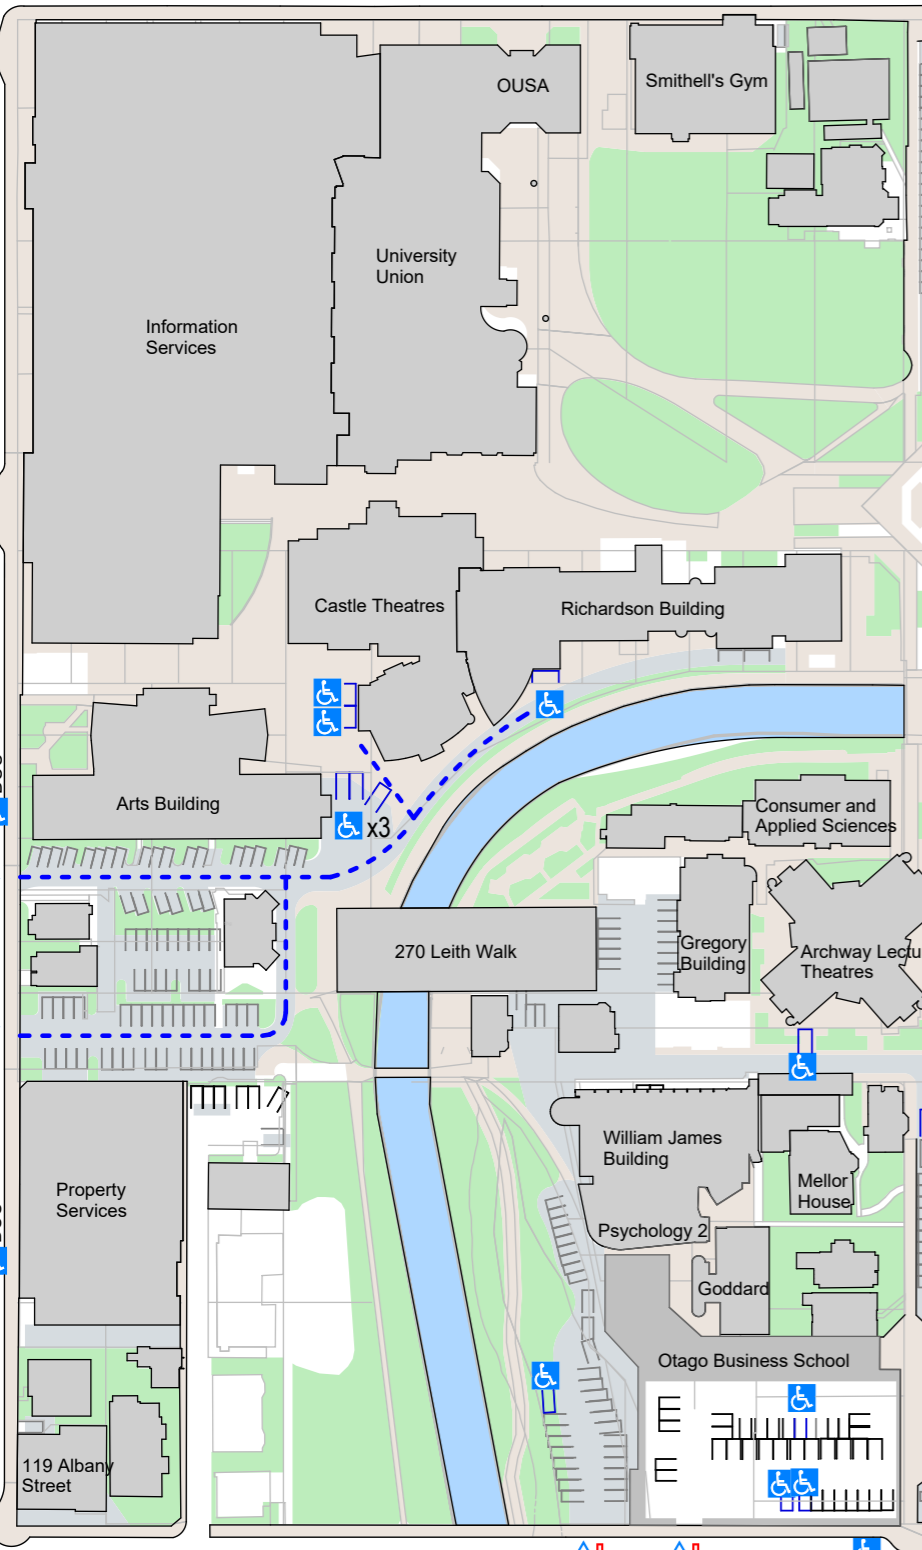

Symbol Key

- University Mobility Parking - Requires a University Mobility Permit to be displayed.
- DCC - Dunedin City Council Mobility Parking - Time restrictions are displayed on signs. Requires a DCC Mobility Permit to be displayed. NOTE: University Mobility Permits are NOT valid for these parks.
- Parking lot Entry
- Parking lot Exit

Albany Street

Dundas Street

UNIVERSITY OF OTAGO Mobility Parking Map - Central Campus

This map is maintained by the Property Services - Design & Building Information Group
Any enquires please email: ps.designoffice@otago.ac.nz