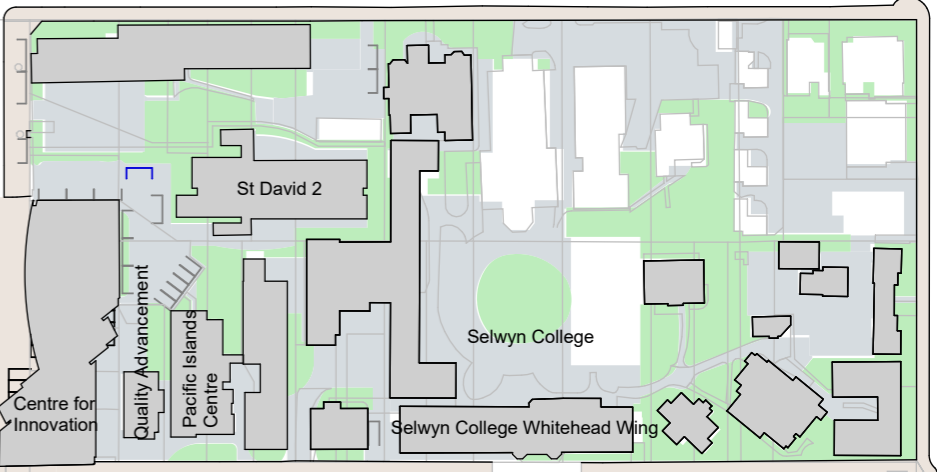

Symbol Key

- University Mobility Parking - Requires a University Mobility Permit to be displayed.
- DCC - Dunedin City Council Mobility Parking - Time restrictions are displayed on signs. Requires a DCC Mobility Permit to be displayed. NOTE: University Mobility Permits are NOT valid for these parks.
- Parking lot Entry
- Parking lot Exit

Albany Street

Dundas Street

UNIVERSITY OF OTAGO Mobility Parking Map - Central Campus

This map is maintained by the Property Services - Design & Building Information Group
Any enquires please email: ps.designoffice@otago.ac.nz