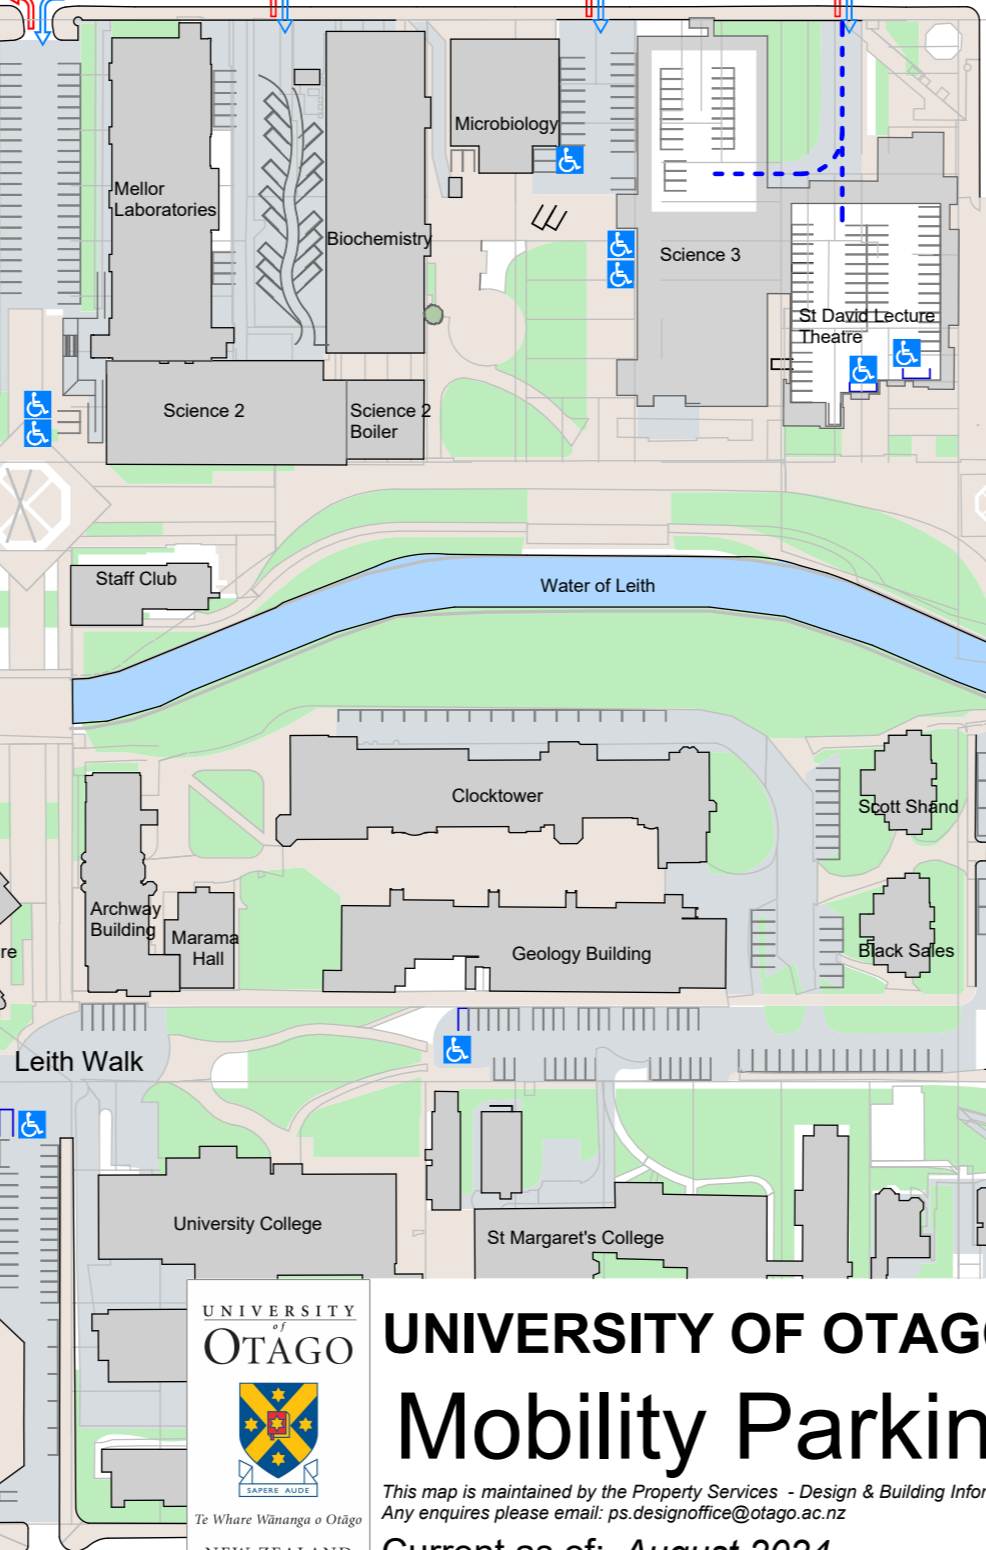

Symbol Key

- University Mobility Parking - Requires a University Mobility Permit to be displayed.
- DCC - Dunedin City Council Mobility Parking - Time restrictions are displayed on signs. Requires a DCC Mobility Permit to be displayed. NOTE: University Mobility Permits are NOT valid for these parks.
- Parking lot Entry
- Parking lot Exit

Albany Street

Dundas Street

UNIVERSITY OF OTAGO Mobility Parking Map - Central Campus

This map is maintained by the Property Services - Design & Building Information Group
Any enquires please email: ps.designoffice@otago.ac.nz