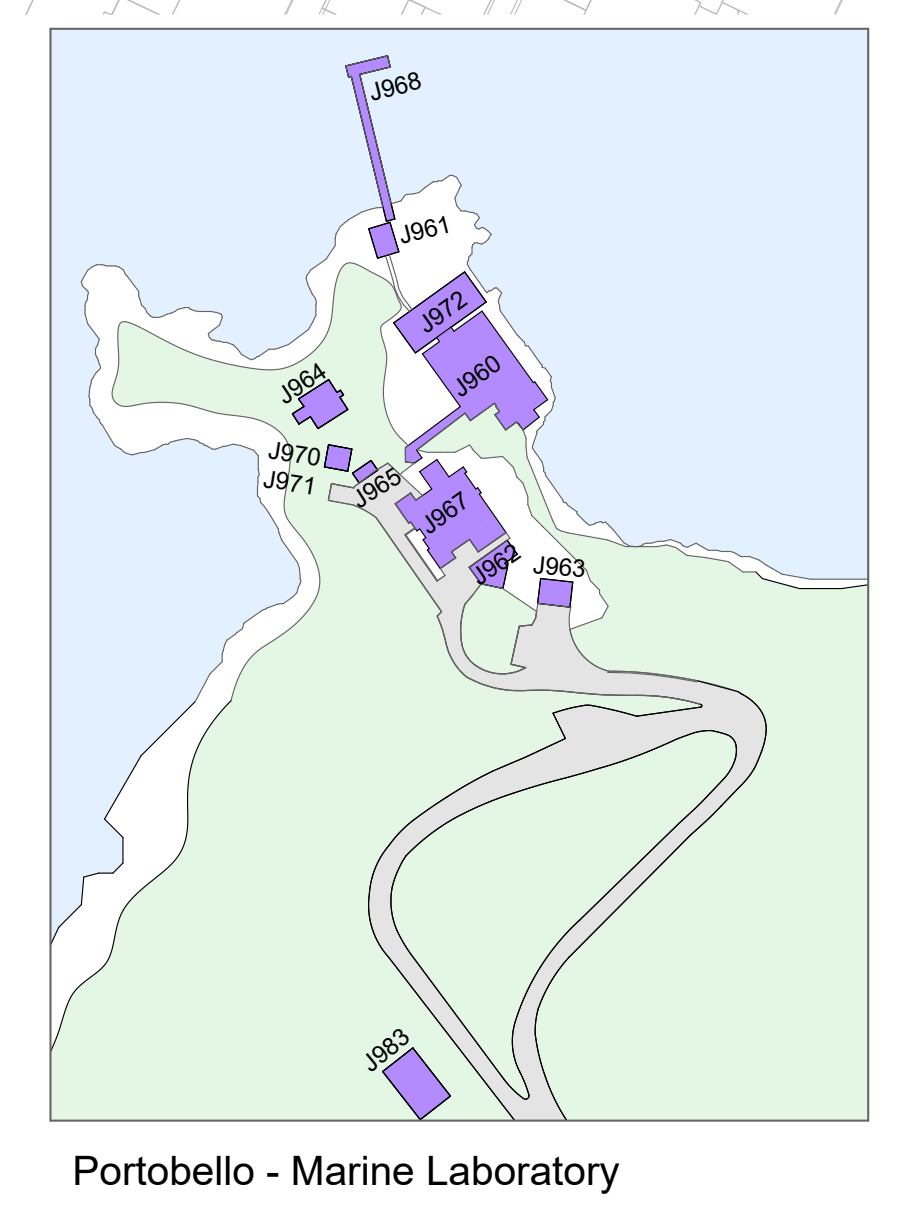

University of Otago
ŌTĀKOU WHAKAIHU WAKA

Dunedin Campus Facilities Managers

Scale: NTS - Original Sheet Size A0
Print to fit selected sheet size
Current as of: April 2025

This map is maintain by the Property Services - Design & Building Information Group
Any enquires please email: ps.designoffice@otago.

Portobello - Marine Laboratory