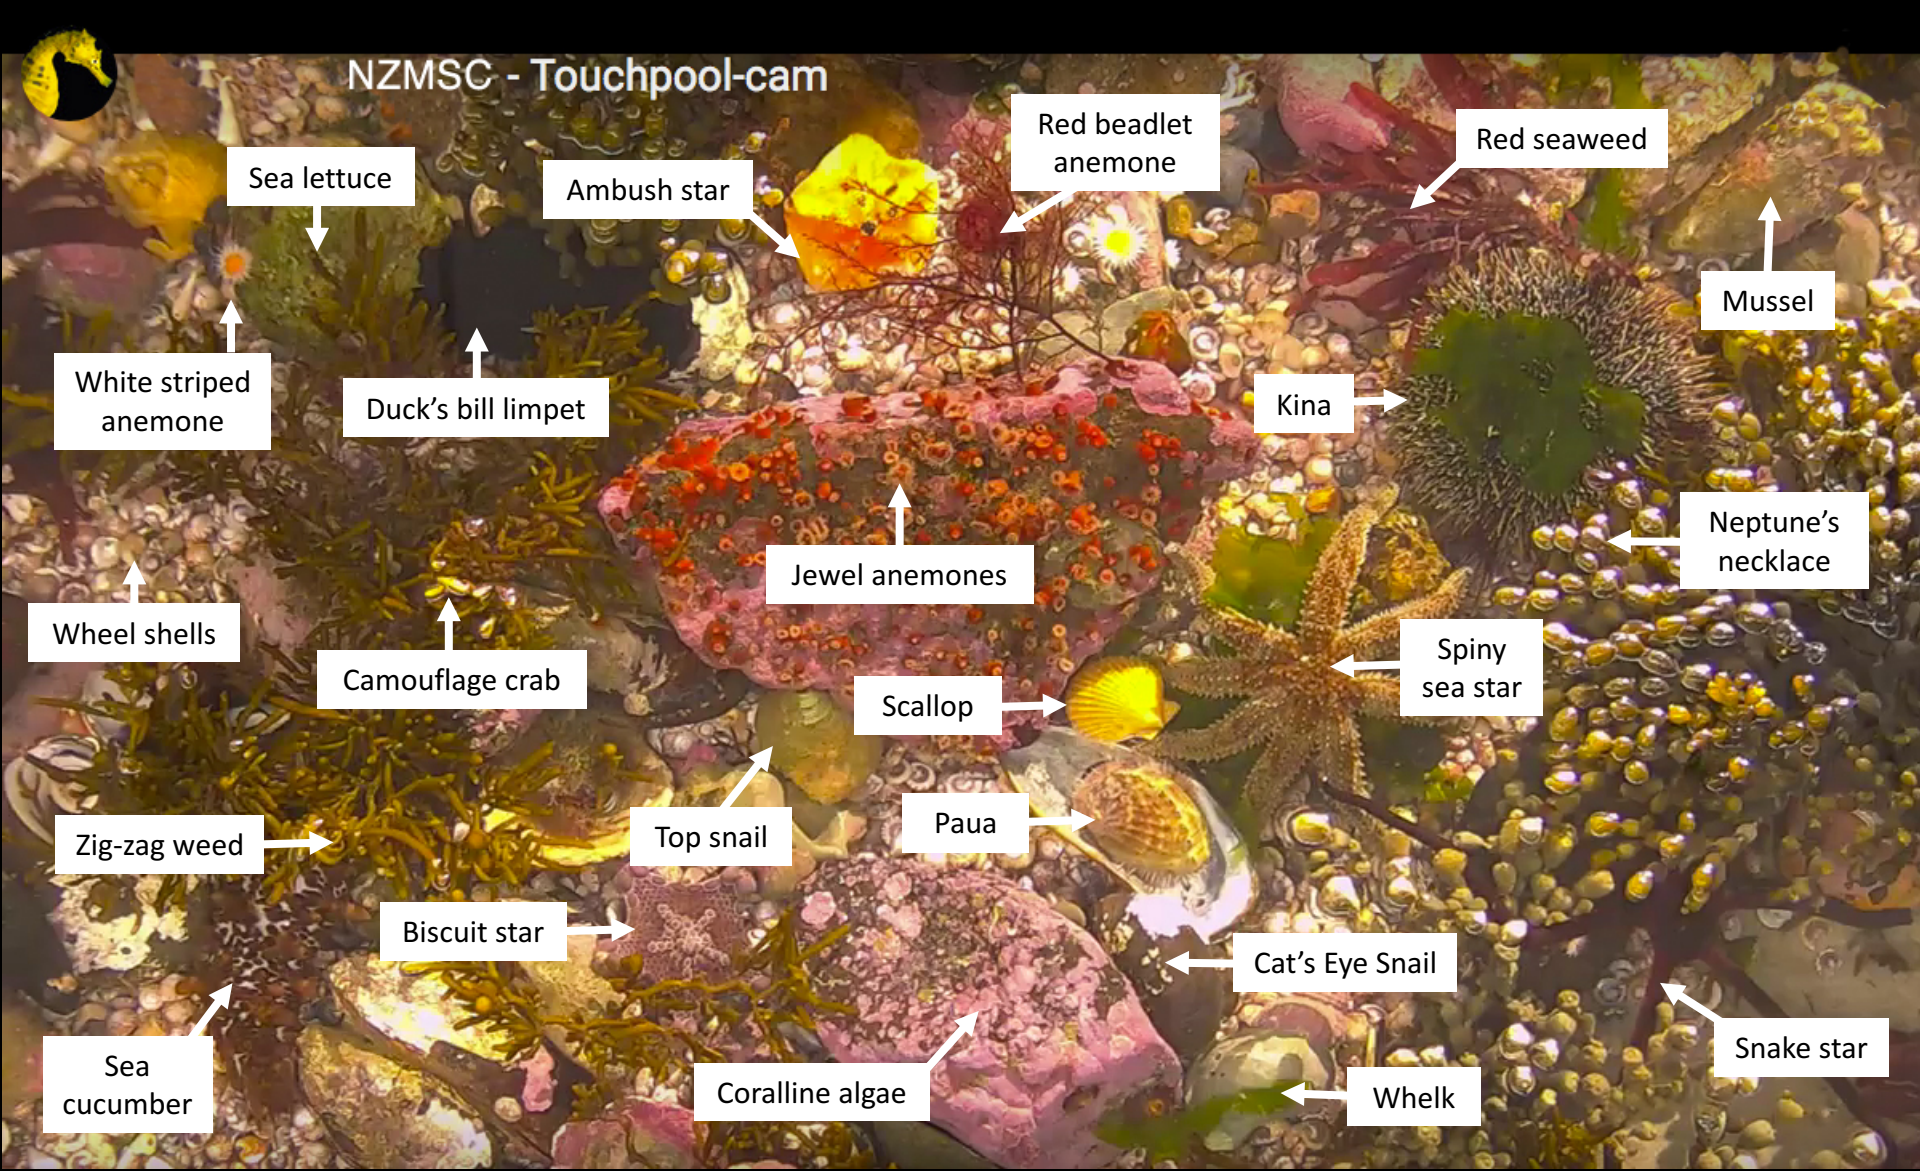

NZMSC - Touchpool-cam

Sea lettuce

Ambush star

Red beadlet anemone

Red seaweed

White striped anemone

Duck's bill limpet

Kina

Mussel

Wheel shells

Camouflage crab

Jewel anemones

Neptune's necklace

Scallop

Spiny sea star

Zig-zag weed

Top snail

Paua

Biscuit star

Cat's Eye Snail

Sea cucumber

Coralline algae

Whelk

Snake star