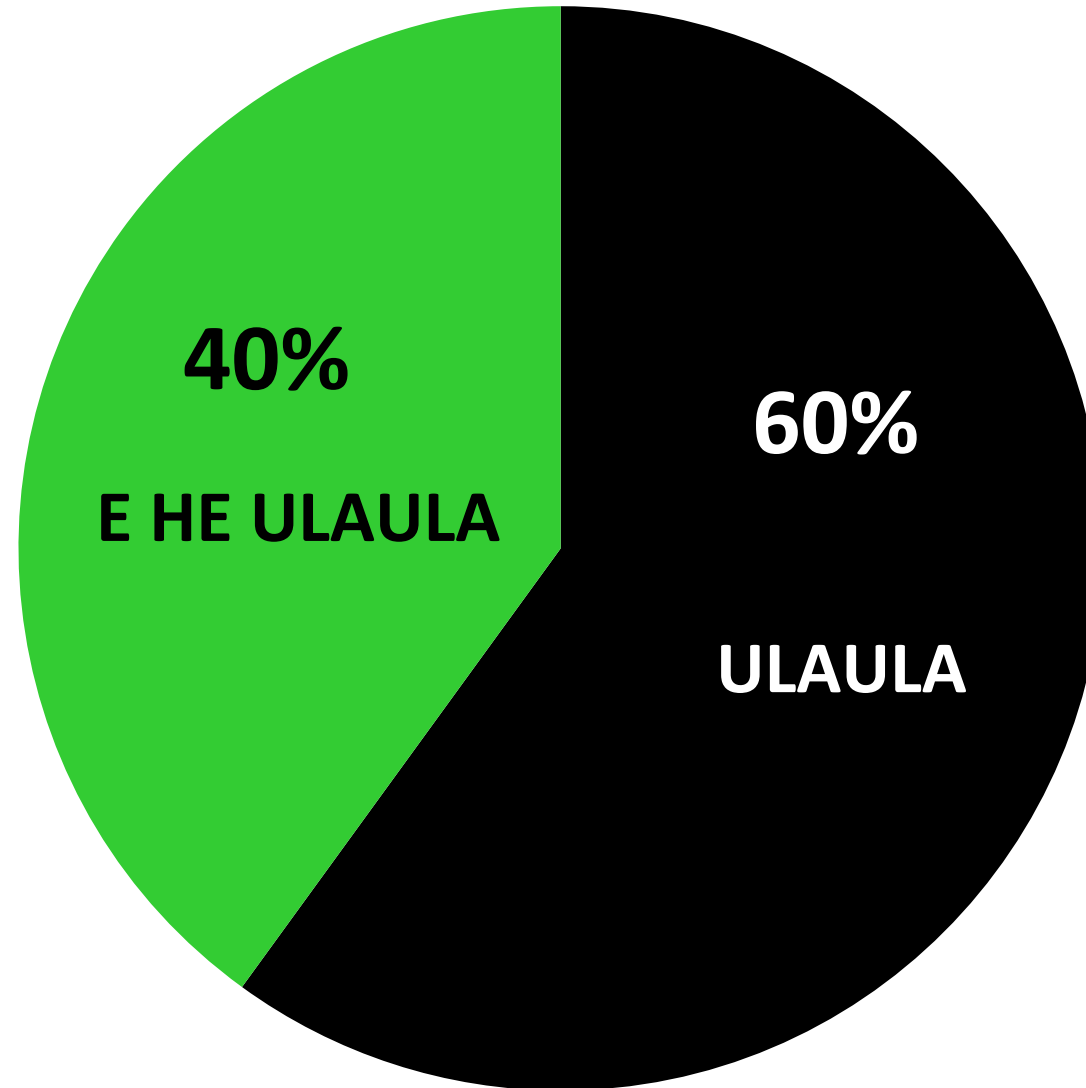

# Tight-knit

# Life satisfaction ratings of Tokelauan's

Usual residents, aged 15 years and over, present in Tokelau on census  
night  
2016

**2. TOBACCO  
CONTROL  
PROJECT**

# ULAULA MA TE HE ULAULA I TOKELAU

18 – 69 tauhaga te matutua