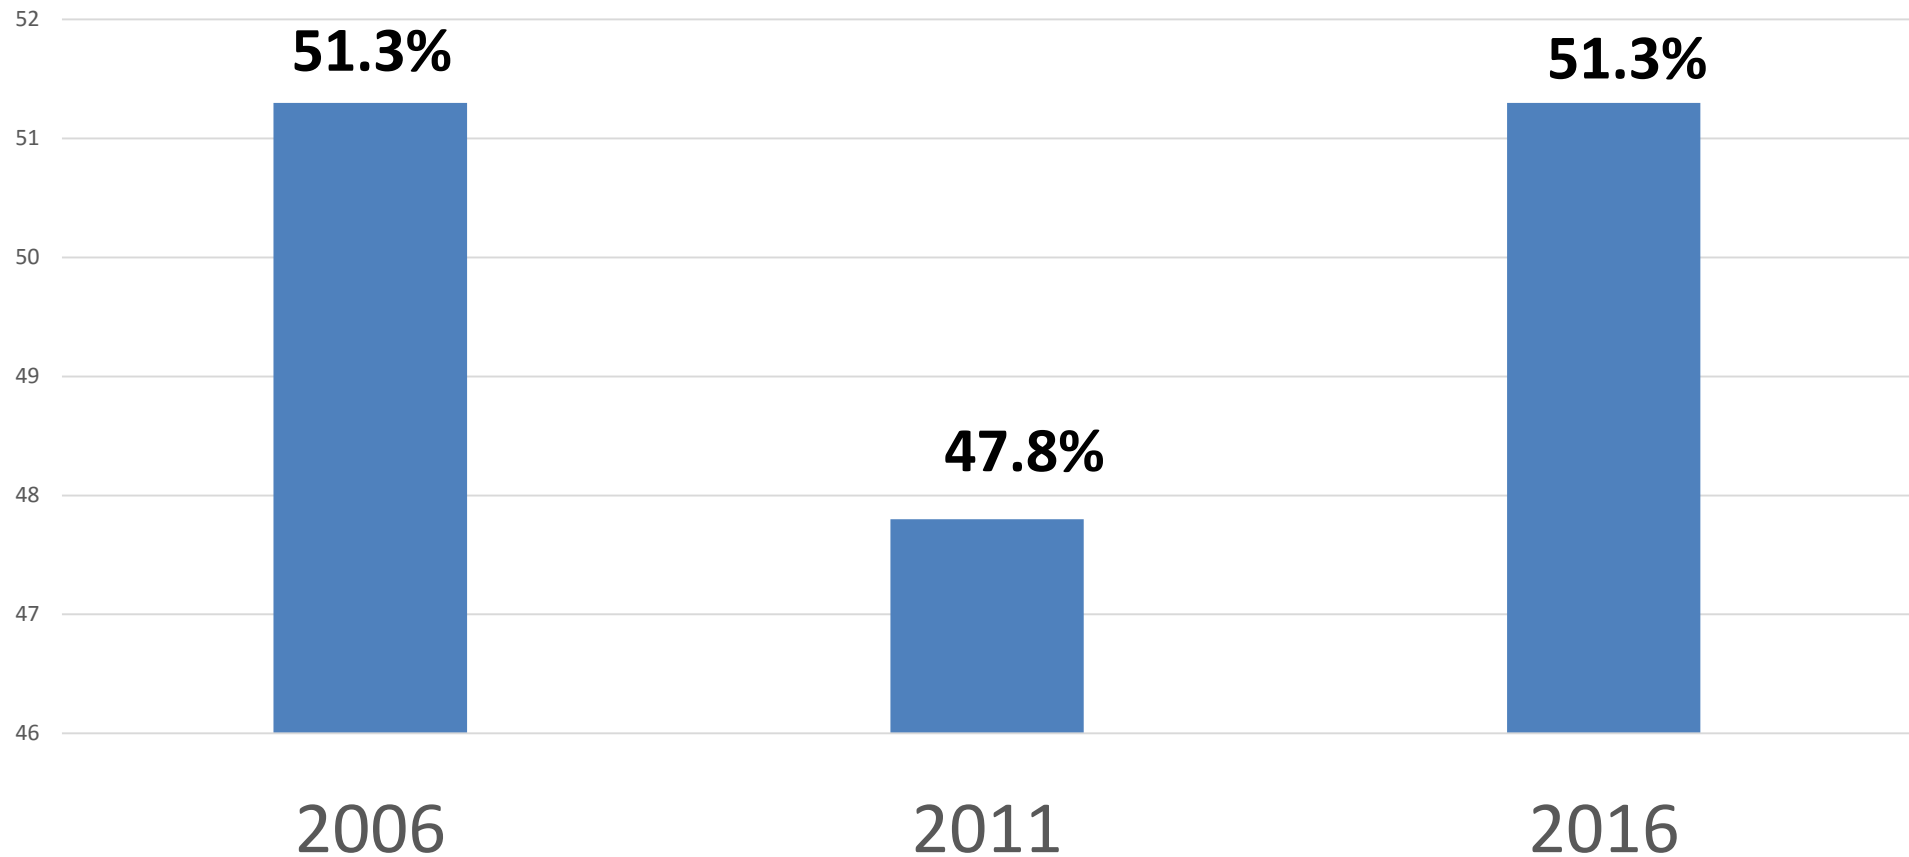

Proportion of Tokelau adults who smoke regularly