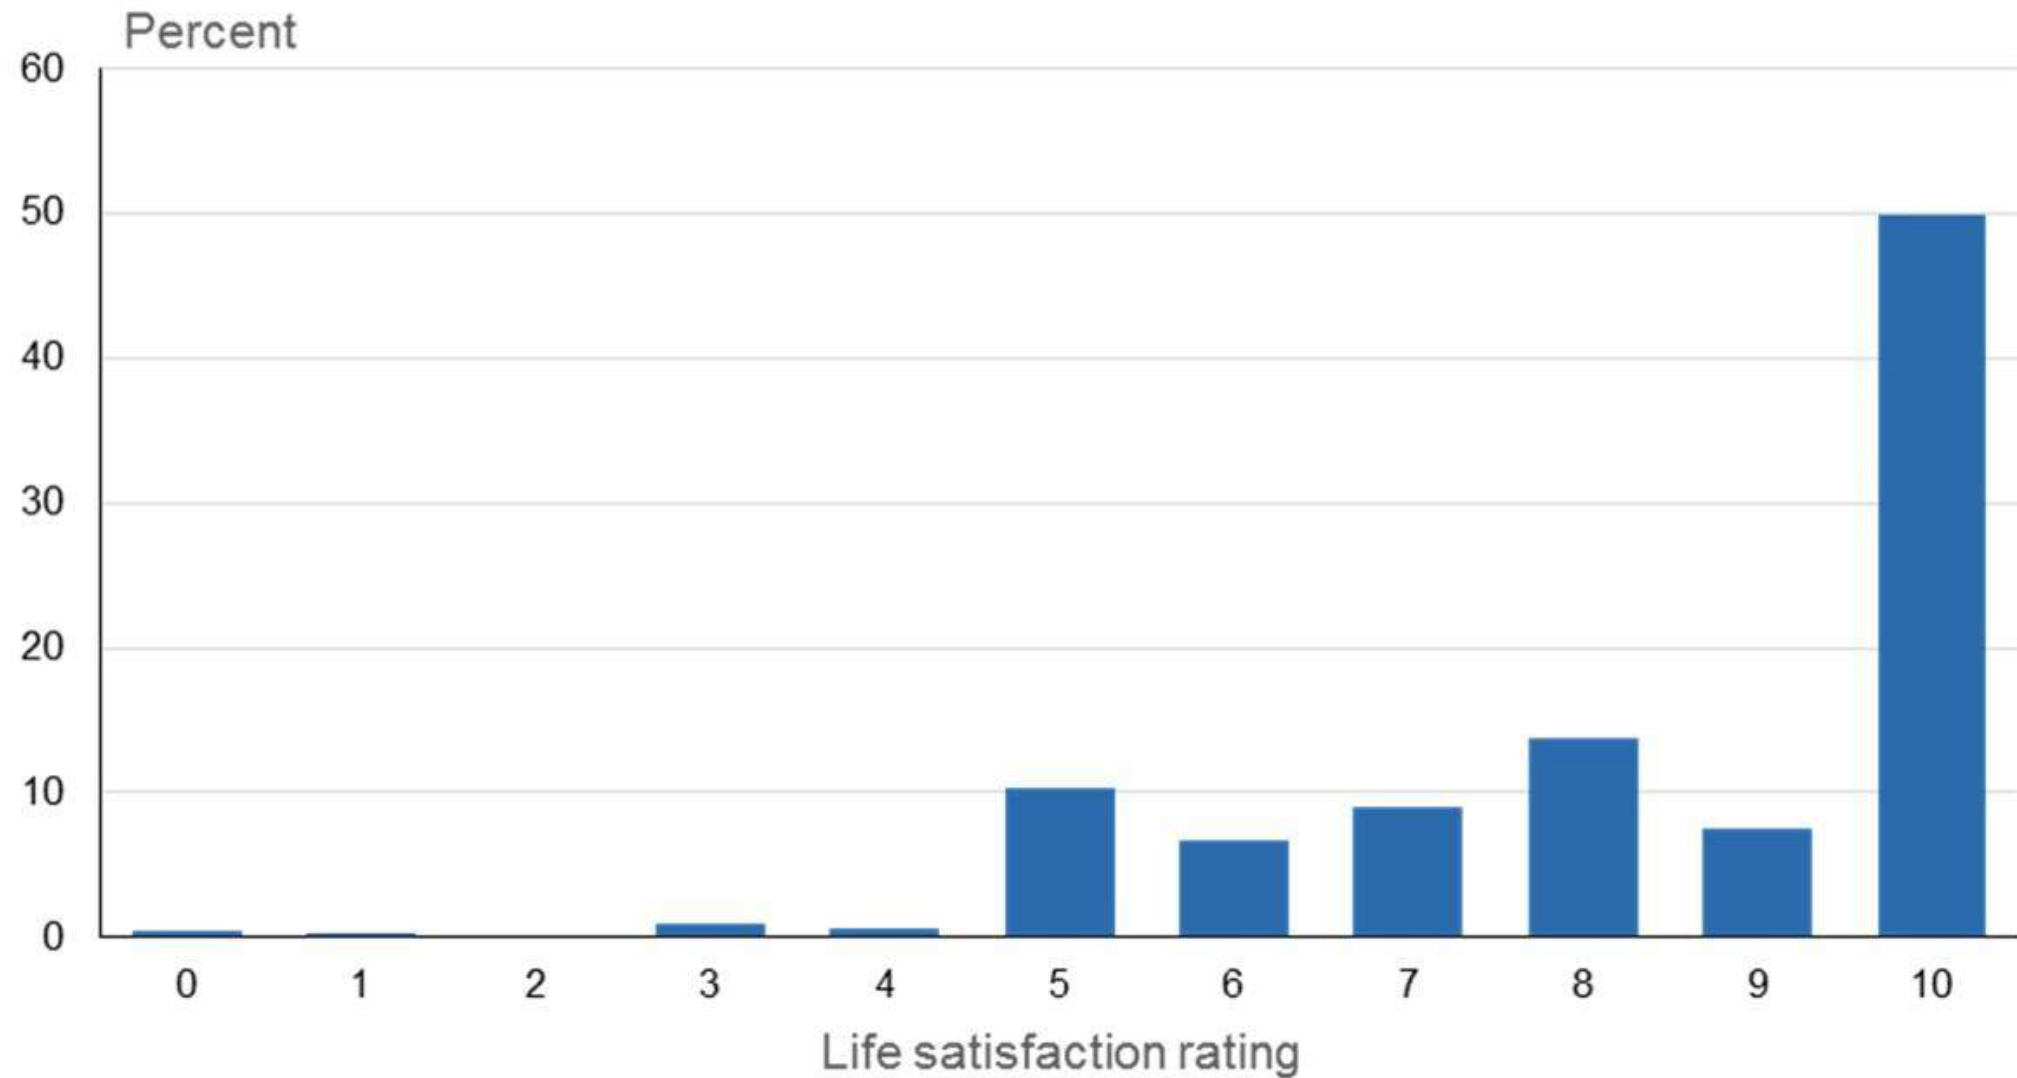

# Tight-knit

# Life satisfaction ratings of Tokelauan's

Usual residents, aged 15 years and over, present in Tokelau on census  
night  
2016

**2. TOBACCO  
CONTROL  
PROJECT**