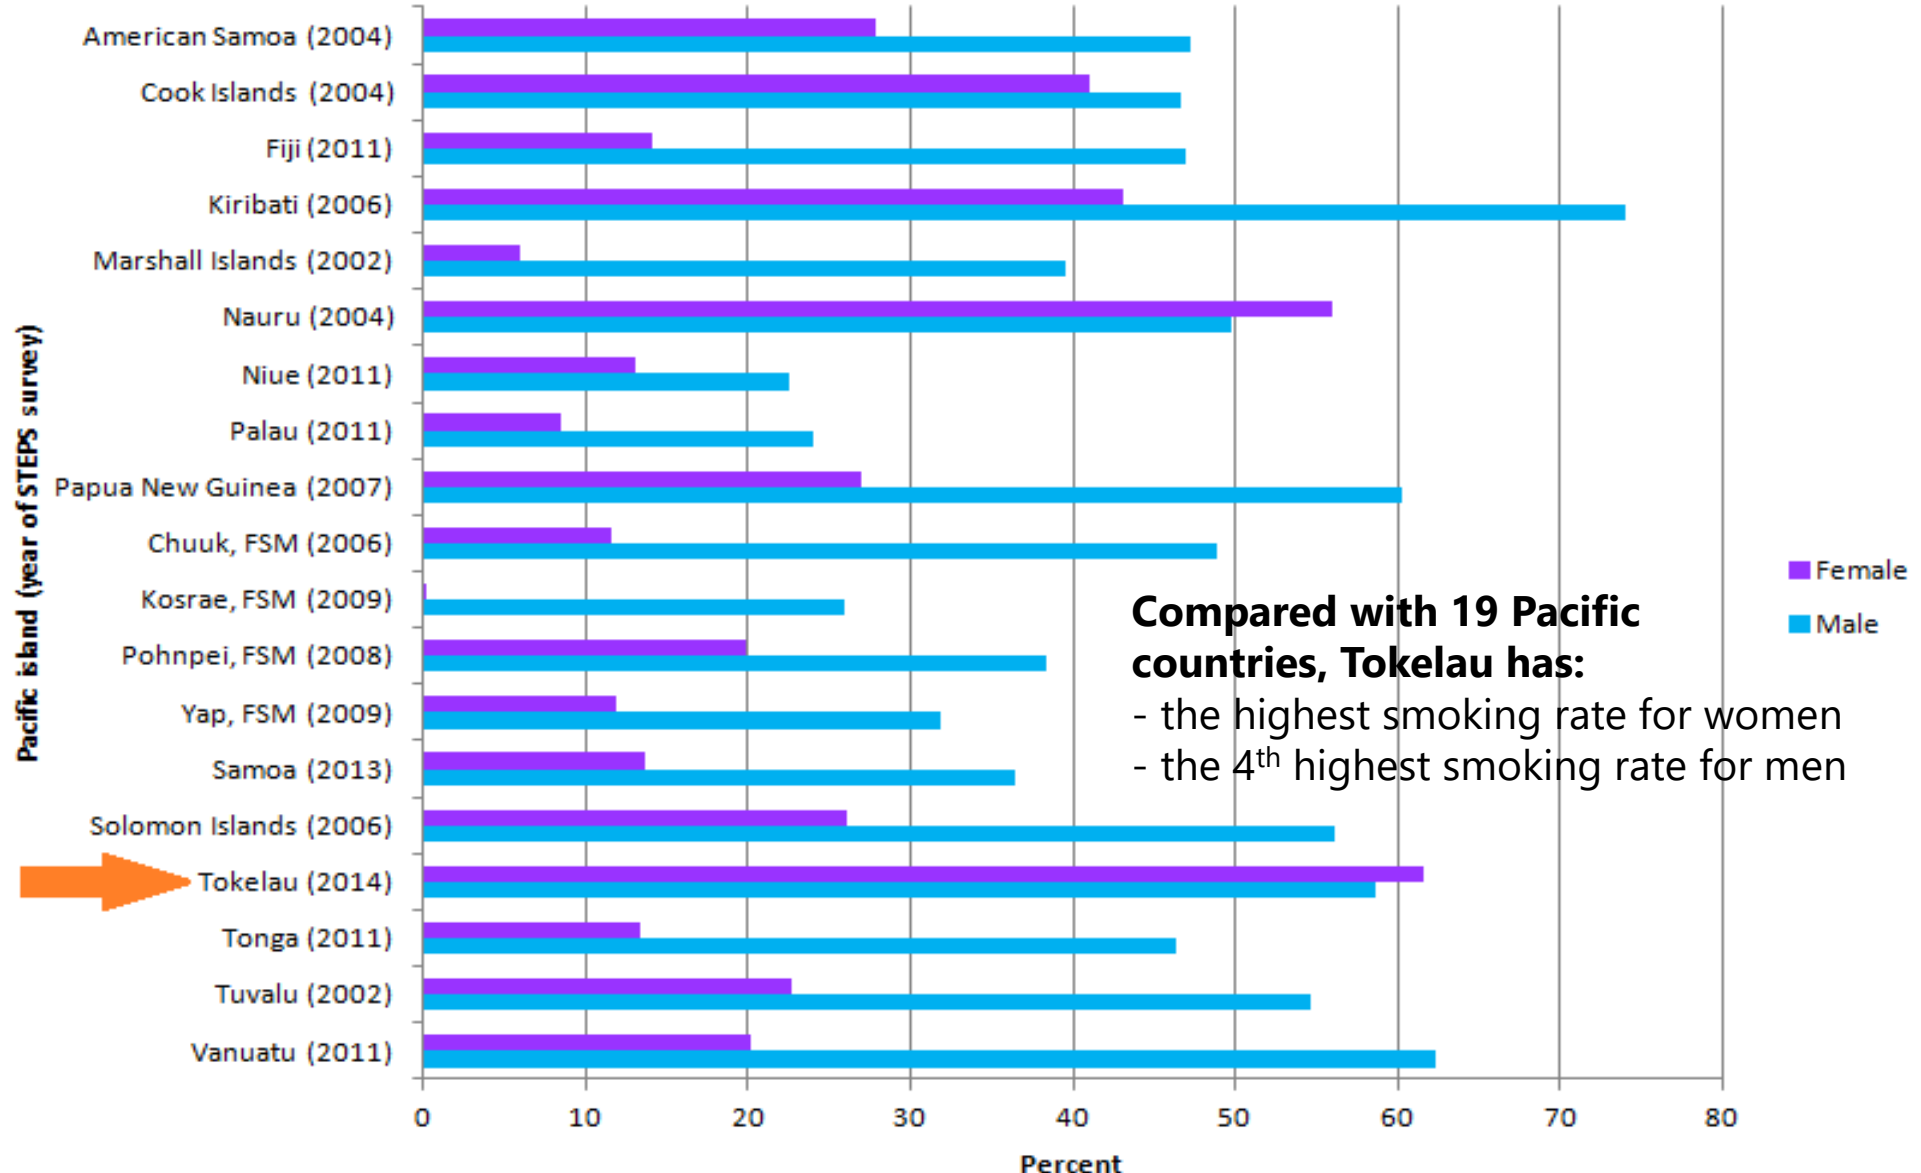

Tulaga o te Ulaula i te Pahefika

Tulaga o te ulaula i tagata matutua, e kehekehe na tauhaga