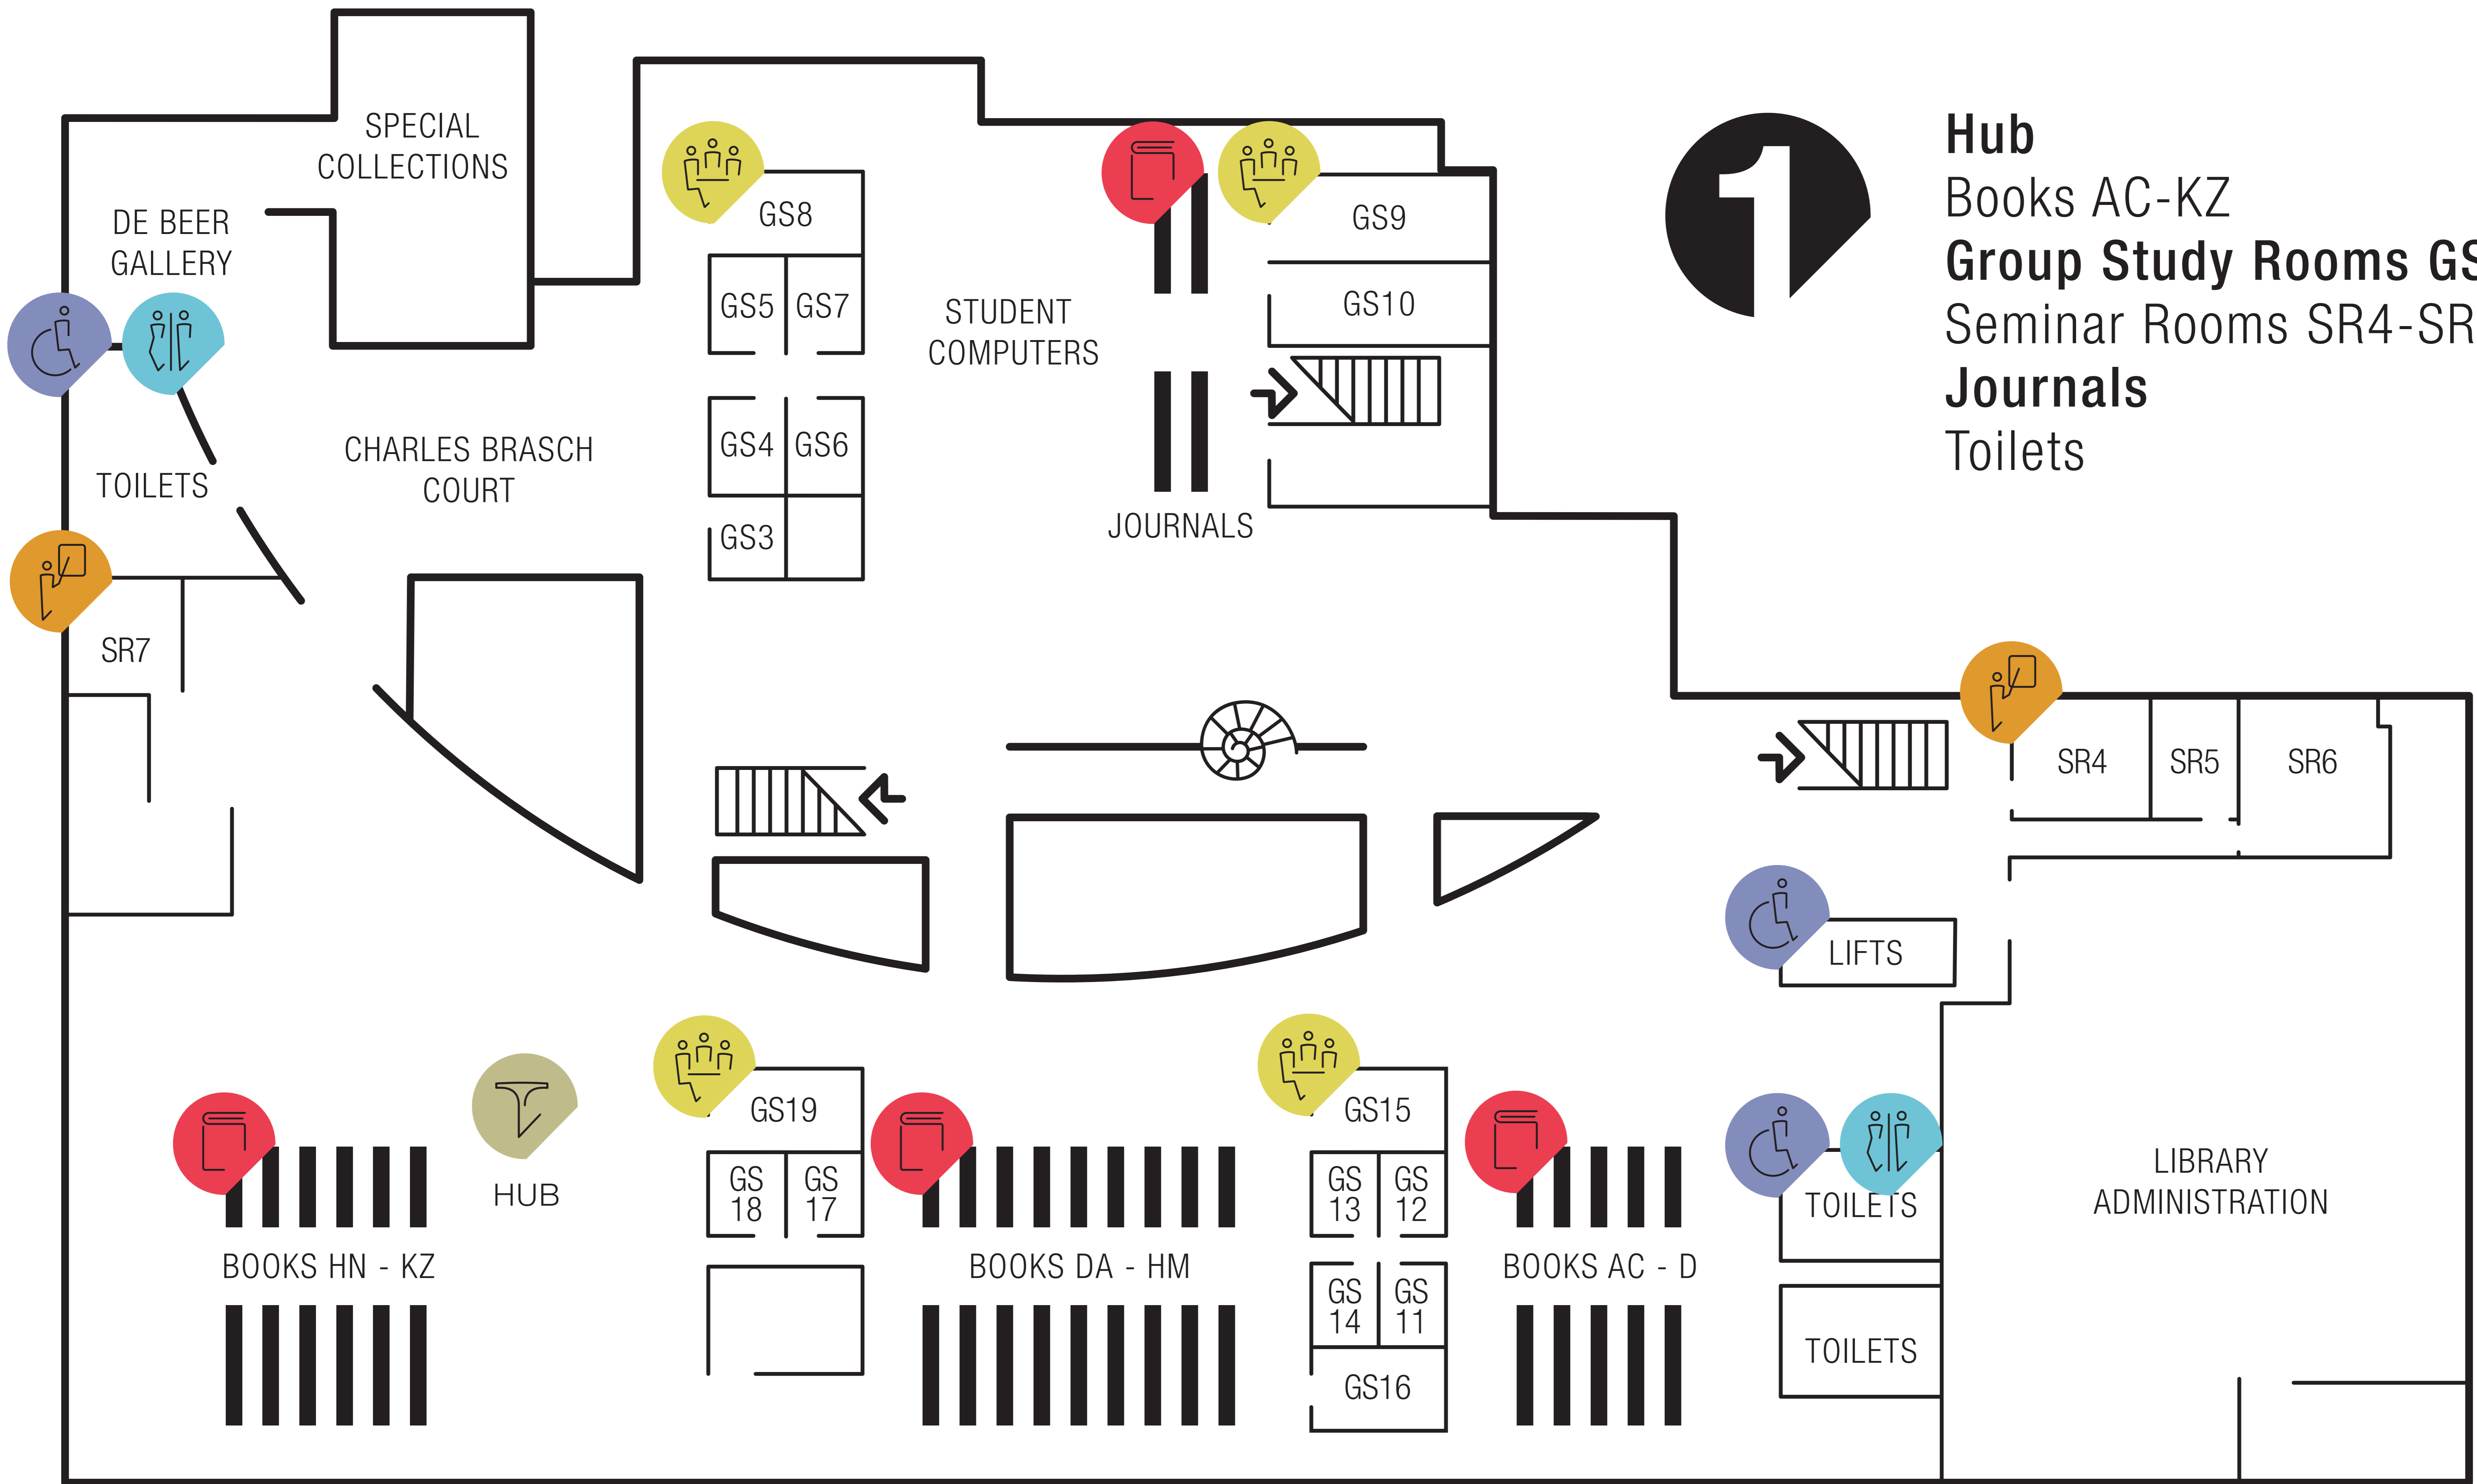

Hub
 Reserve
Group Study Rooms GS1-GS2
 Seminar Rooms SR1-SR3
Ask Otago | Uia Ōtakou
 Toilets

ENTRY

ENTRY

LINK

WEST LANE

EAST LANE

SR3

SR1

TE AKA A TĀWHAKI

LIBRARY ADMINISTRATION

Hub
 Books AC-KZ
Group Study Rooms GS3-GS19
 Seminar Rooms SR4-SR7
Journals
 Toilets

Books M-ZA

Group Study Rooms GS20-GS25

Seminar Room SR8

Toilets

MEZZANINE FLOOR (GREY AREA)