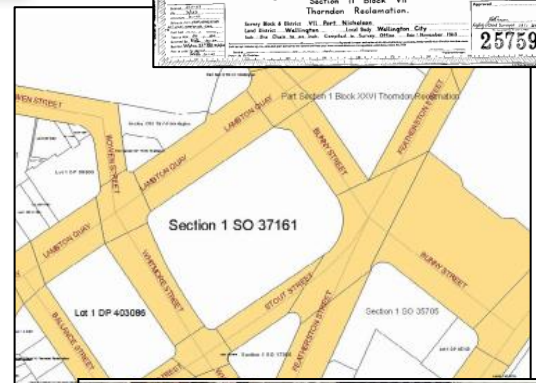

- Role of the Cadastral Surveyor
- New Cadastral Rules
- Enhancing the Survey System and Property Information through Landonline
- Digital 3D Cadastre

Images from LINZ document "Cadastre 2034"

12:00 noon, Thursday, 18 July 2019

L1 Lecture Theatre
School of Surveying
310 Castle Street