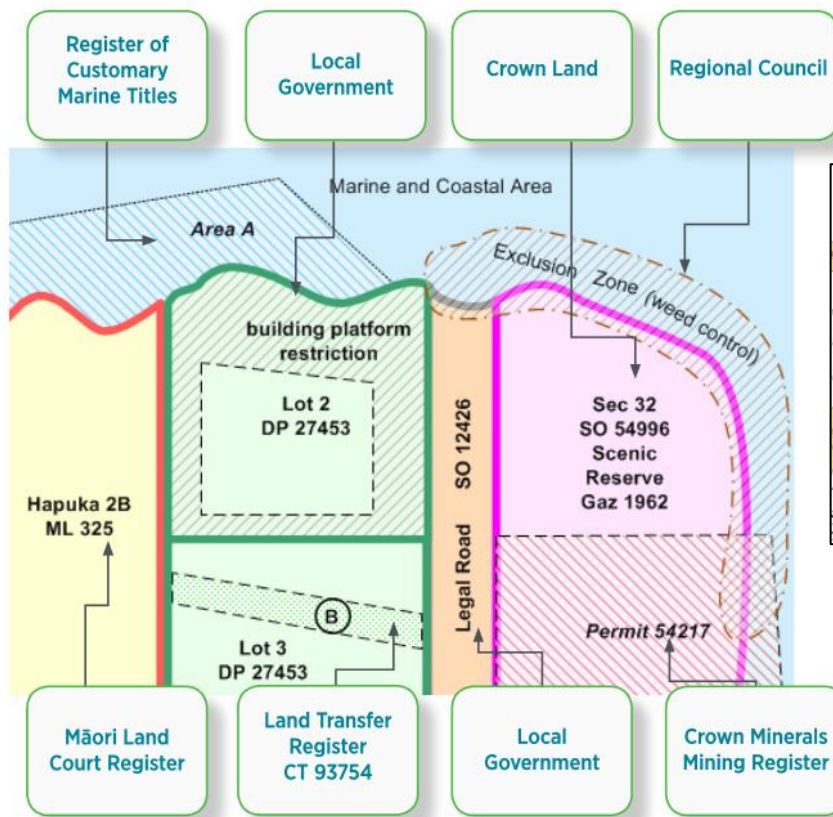

# The Cadastral Survey System

## Where are we heading?

**Anselm Haanen Surveyor General**  
**Land Information New Zealand (LINZ)**

- Role of the Cadastral Surveyor
- New Cadastral Rules
- Enhancing the Survey System and Property Information through Landonline
- Digital 3D Cadastre

*Images from LINZ document "Cadastre 2034"*

**12:00 noon, Thursday, 18 July 2019**

**L1 Lecture Theatre**  
**School of Surveying**  
**310 Castle Street**