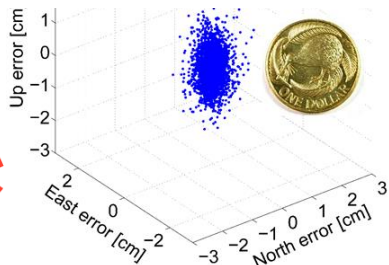

Te Kura Kairūri School of Surveying Lunchtime Seminar Series

What did we get up to this summer?

Summer Bursary Students and Staff

Te Kura Kairūri | School of Surveying, University of Otago

Amy Caldwell-Smith and Francesca Marzatico
Summer Scholarship Research: The Role of
Tikanga in the Legal System in Relation to Land

Image ref: www.klb.co.nz/news/buying-leasing-maori-land

Robert Odolinski

Doing multi-GNSS positioning research to becoming
a 'Visiting Researcher' with Google

The Google logo in its multi-colored font.

Greg Leonard

Antarctic Event K892's Sea Ice Fieldwork from October -
November, 2022, in McMurdo Sound, Antarctica

Aubrey Miller

Mapping extreme snow avalanche debris in Aoraki
Mt Cook National Park

Paul Denys, Yuxi Jin, Judy Rodda, Charlie Symon
Surveying Fiordland

Thursday 2nd Mar 2023 (12pm – 1pm)

L1 Lecture Theatre | School of Surveying, 310 Castle Street

OR Join remotely: <https://zoom.us/join> (ID: 329 427 2033, P/W: 310310)