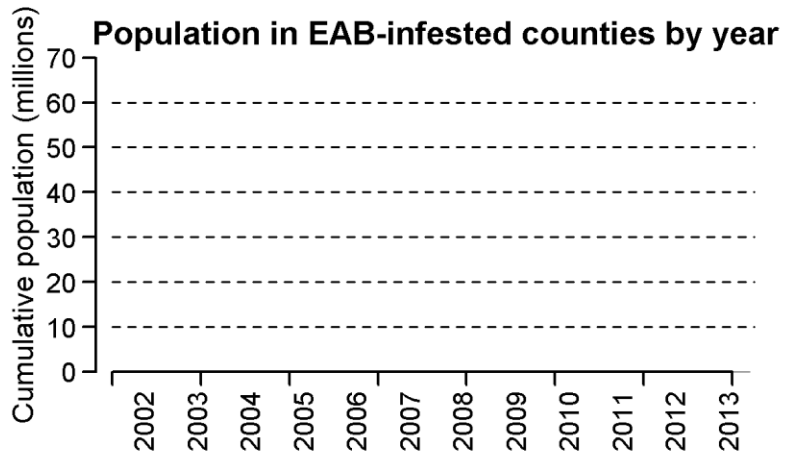

Emerald Ash Borer Infestation Progression

OUTDOOR LEISURE RECREATION

(i) *Logit (extensive margin)*

(ii) *Conditional OLS (intensive margin)*

LABOR TIME

(i) *Logit (extensive margin)*

(ii) *Conditional OLS (intensive margin)*