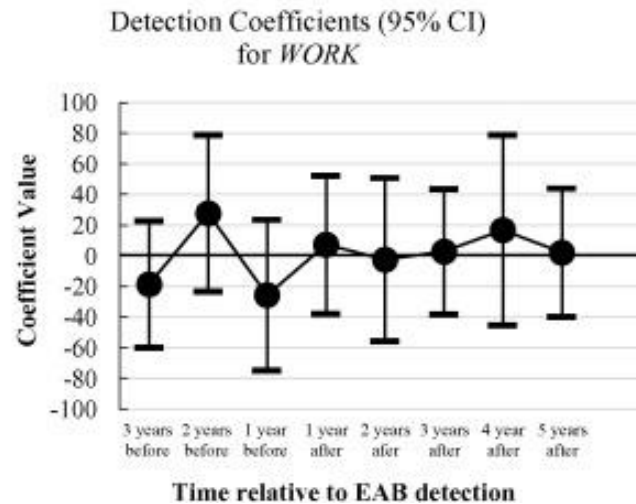

Emerald Ash Borer Infestation Progression

OUTDOOR LEISURE RECREATION

(i) *Logit (extensive margin)*

(ii) *Conditional OLS (intensive margin)*

LABOR TIME

(i) *Logit (extensive margin)*

(ii) *Conditional OLS (intensive margin)*