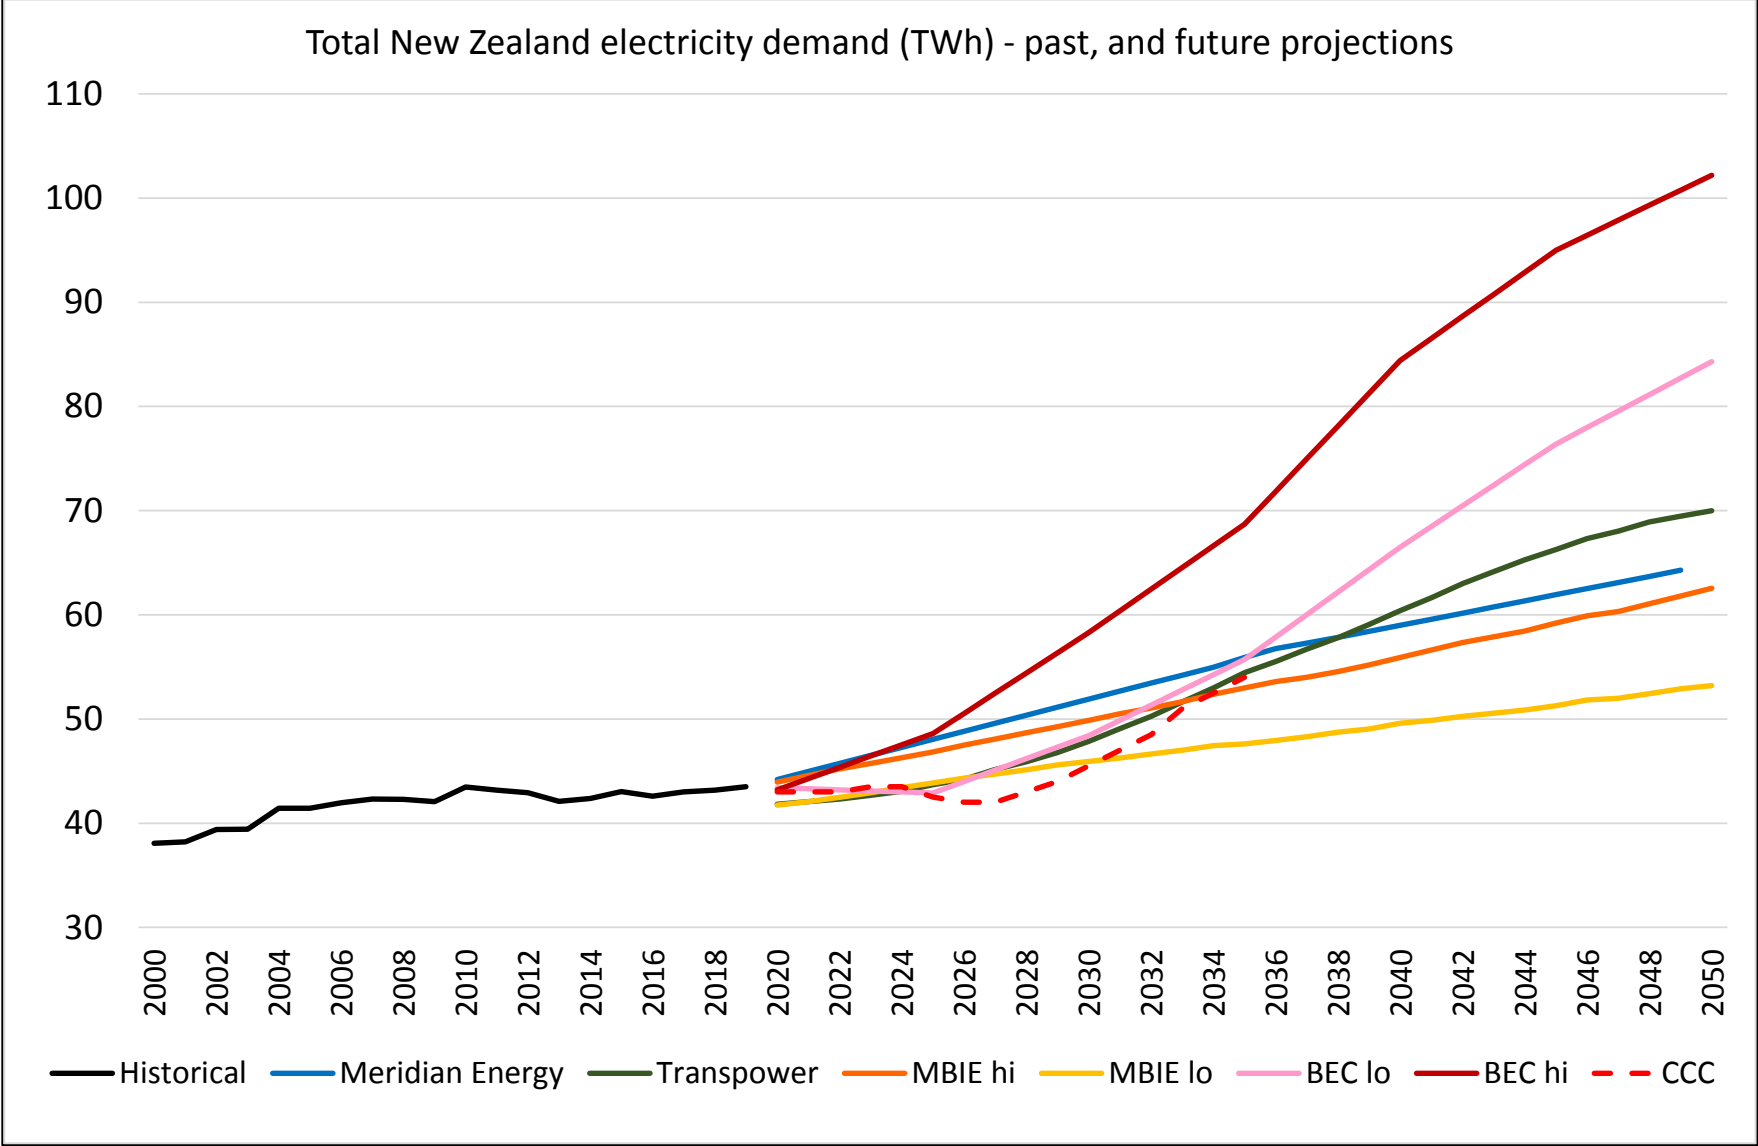

Decarbonising New Zealand

NZ Greenhouse gas
emission sources

*Data from MfE:
NZ Greenhouse gas inventory*

Changes to electricity demand

Lots more
wind.