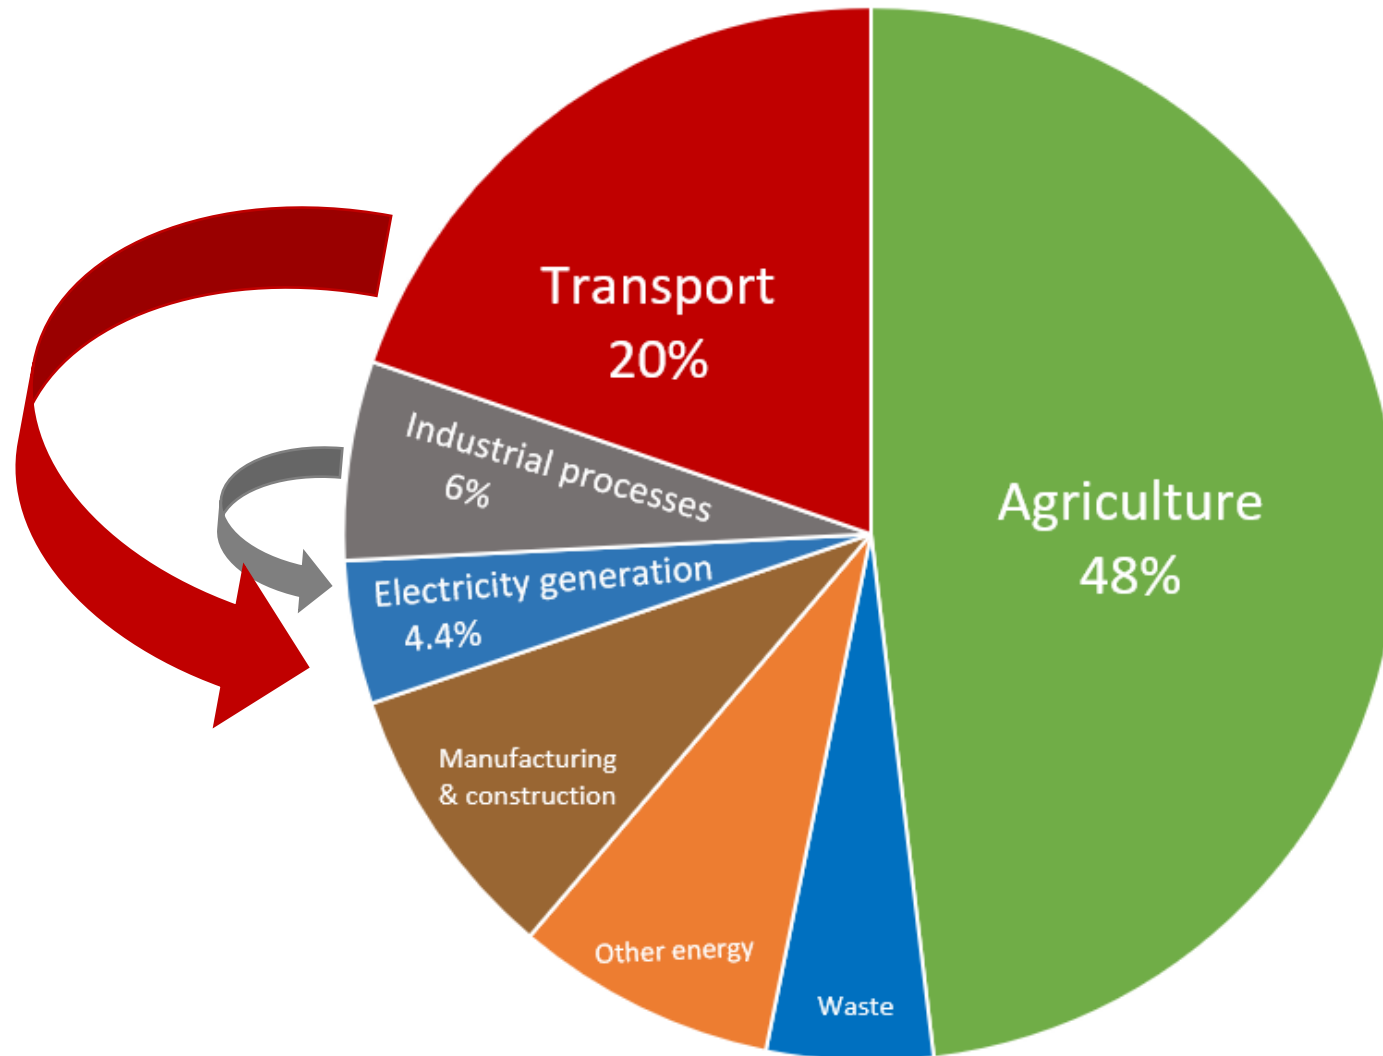

Decarbonising New Zealand

NZ Greenhouse gas
emission sources

*Data from MfE:
NZ Greenhouse gas inventory*

Changes to electricity demand

Lots more
wind.