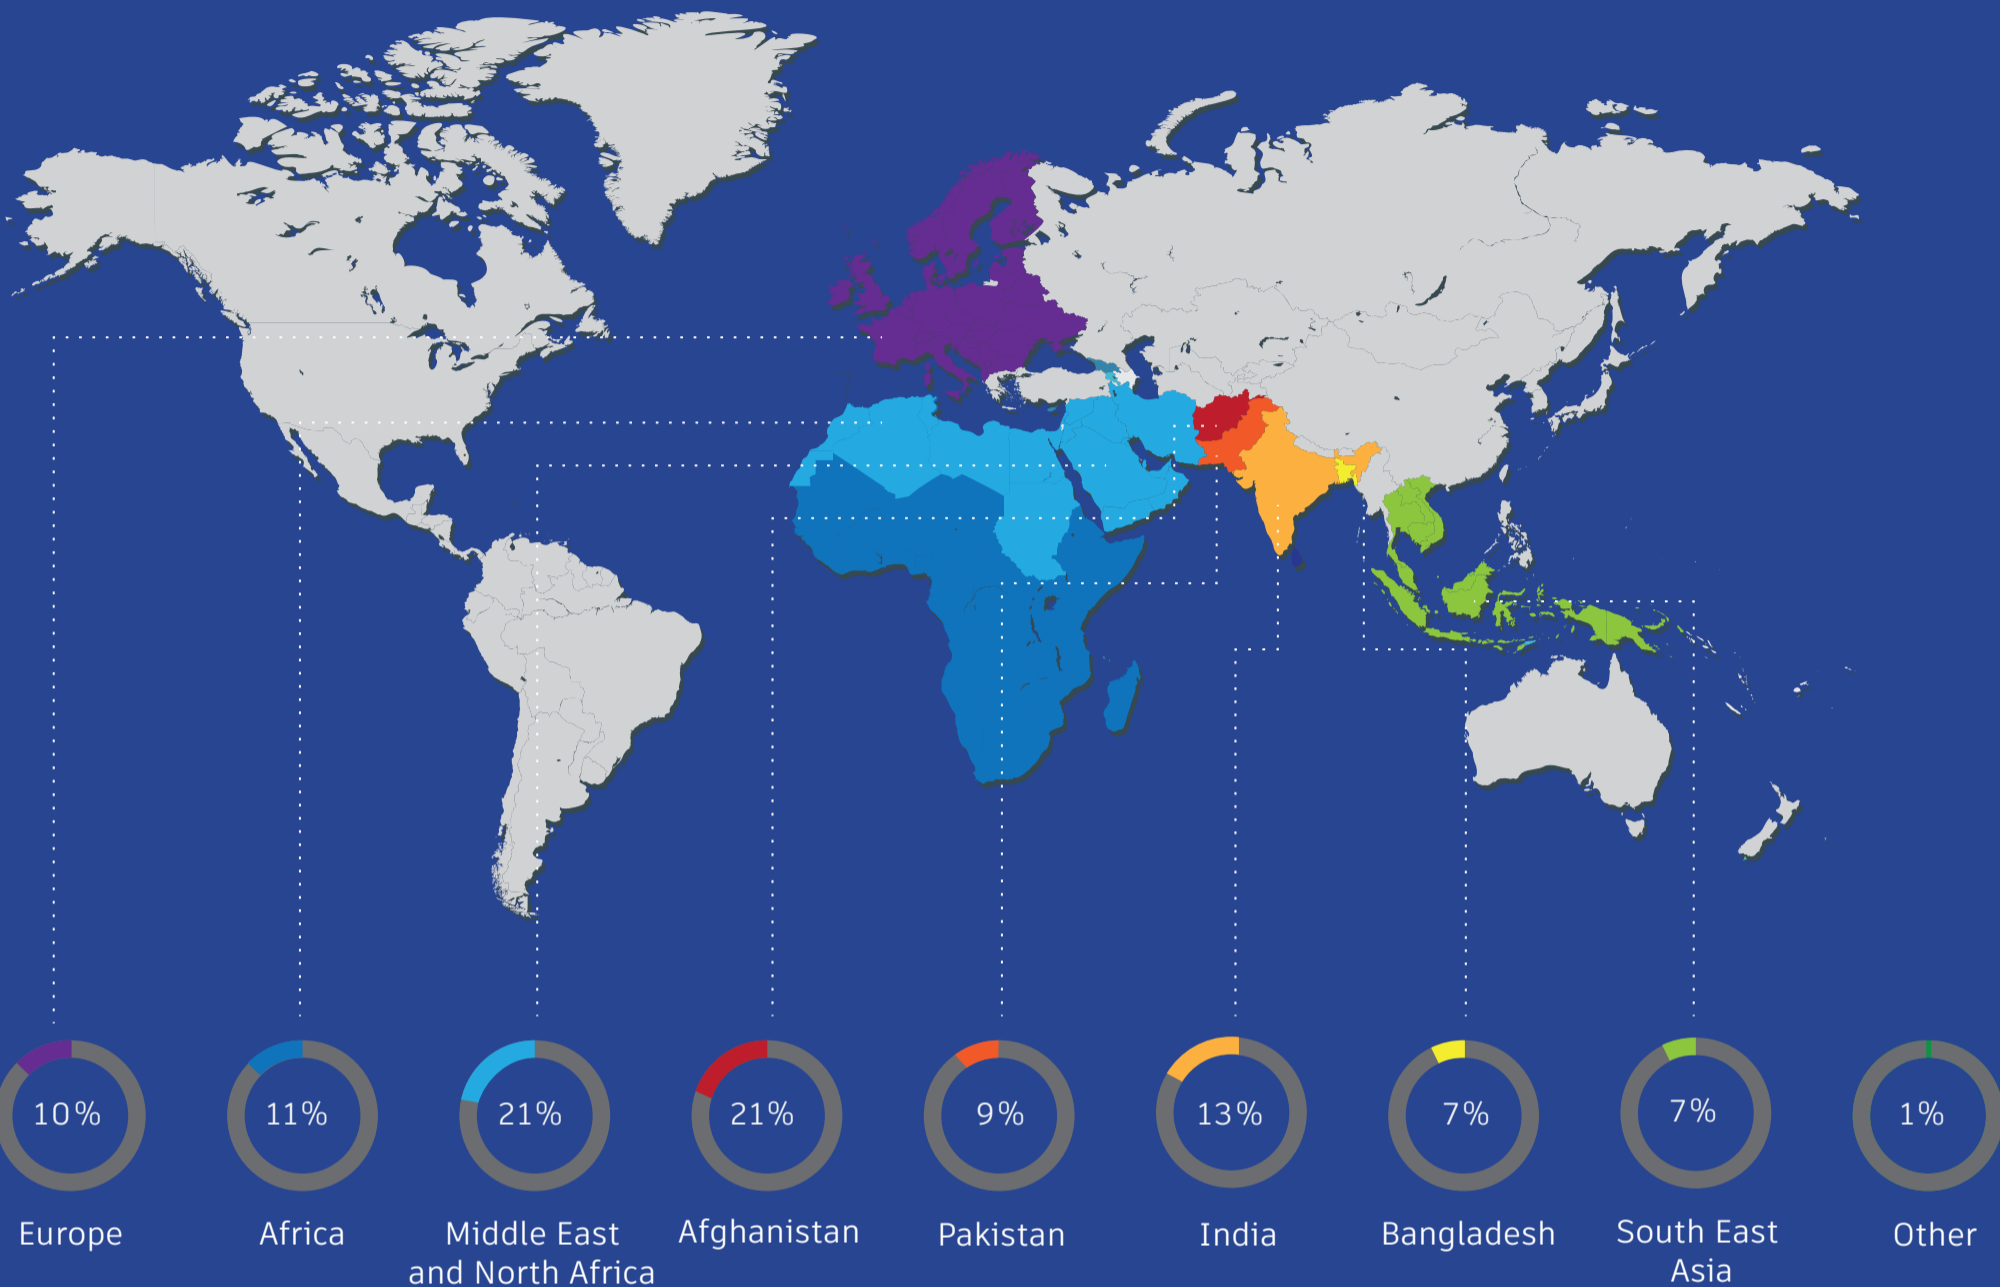

DEMOGRAPHICS OF SAMPLE

Ethnicity was self-reported, with participants listing 34 different ethnicities
88% of participants were born outside of NZ

ETHNICITY CLASSIFICATION

- Europe – includes NZ European/Pakeha and migrants from Europe
- Africa - includes Somalia, Sudan, South Africa but not Egypt or Morocco (see Middle East below)
- Middle East and North Africa - includes mostly Arabic speaking countries, as well as Turkey and Iran
- Other Asian – includes Pakistan, Bangladesh, Afghanistan (reported separately as above)
- India – includes people of Indian ethnicity from Southeast Asia, Fiji, and Africa, as well as India
- Southeast Asia – includes Malaysia, Indonesia, Singapore
- Other – includes NZ Māori, Pacific Islanders and others

GENDER

AGE GROUP