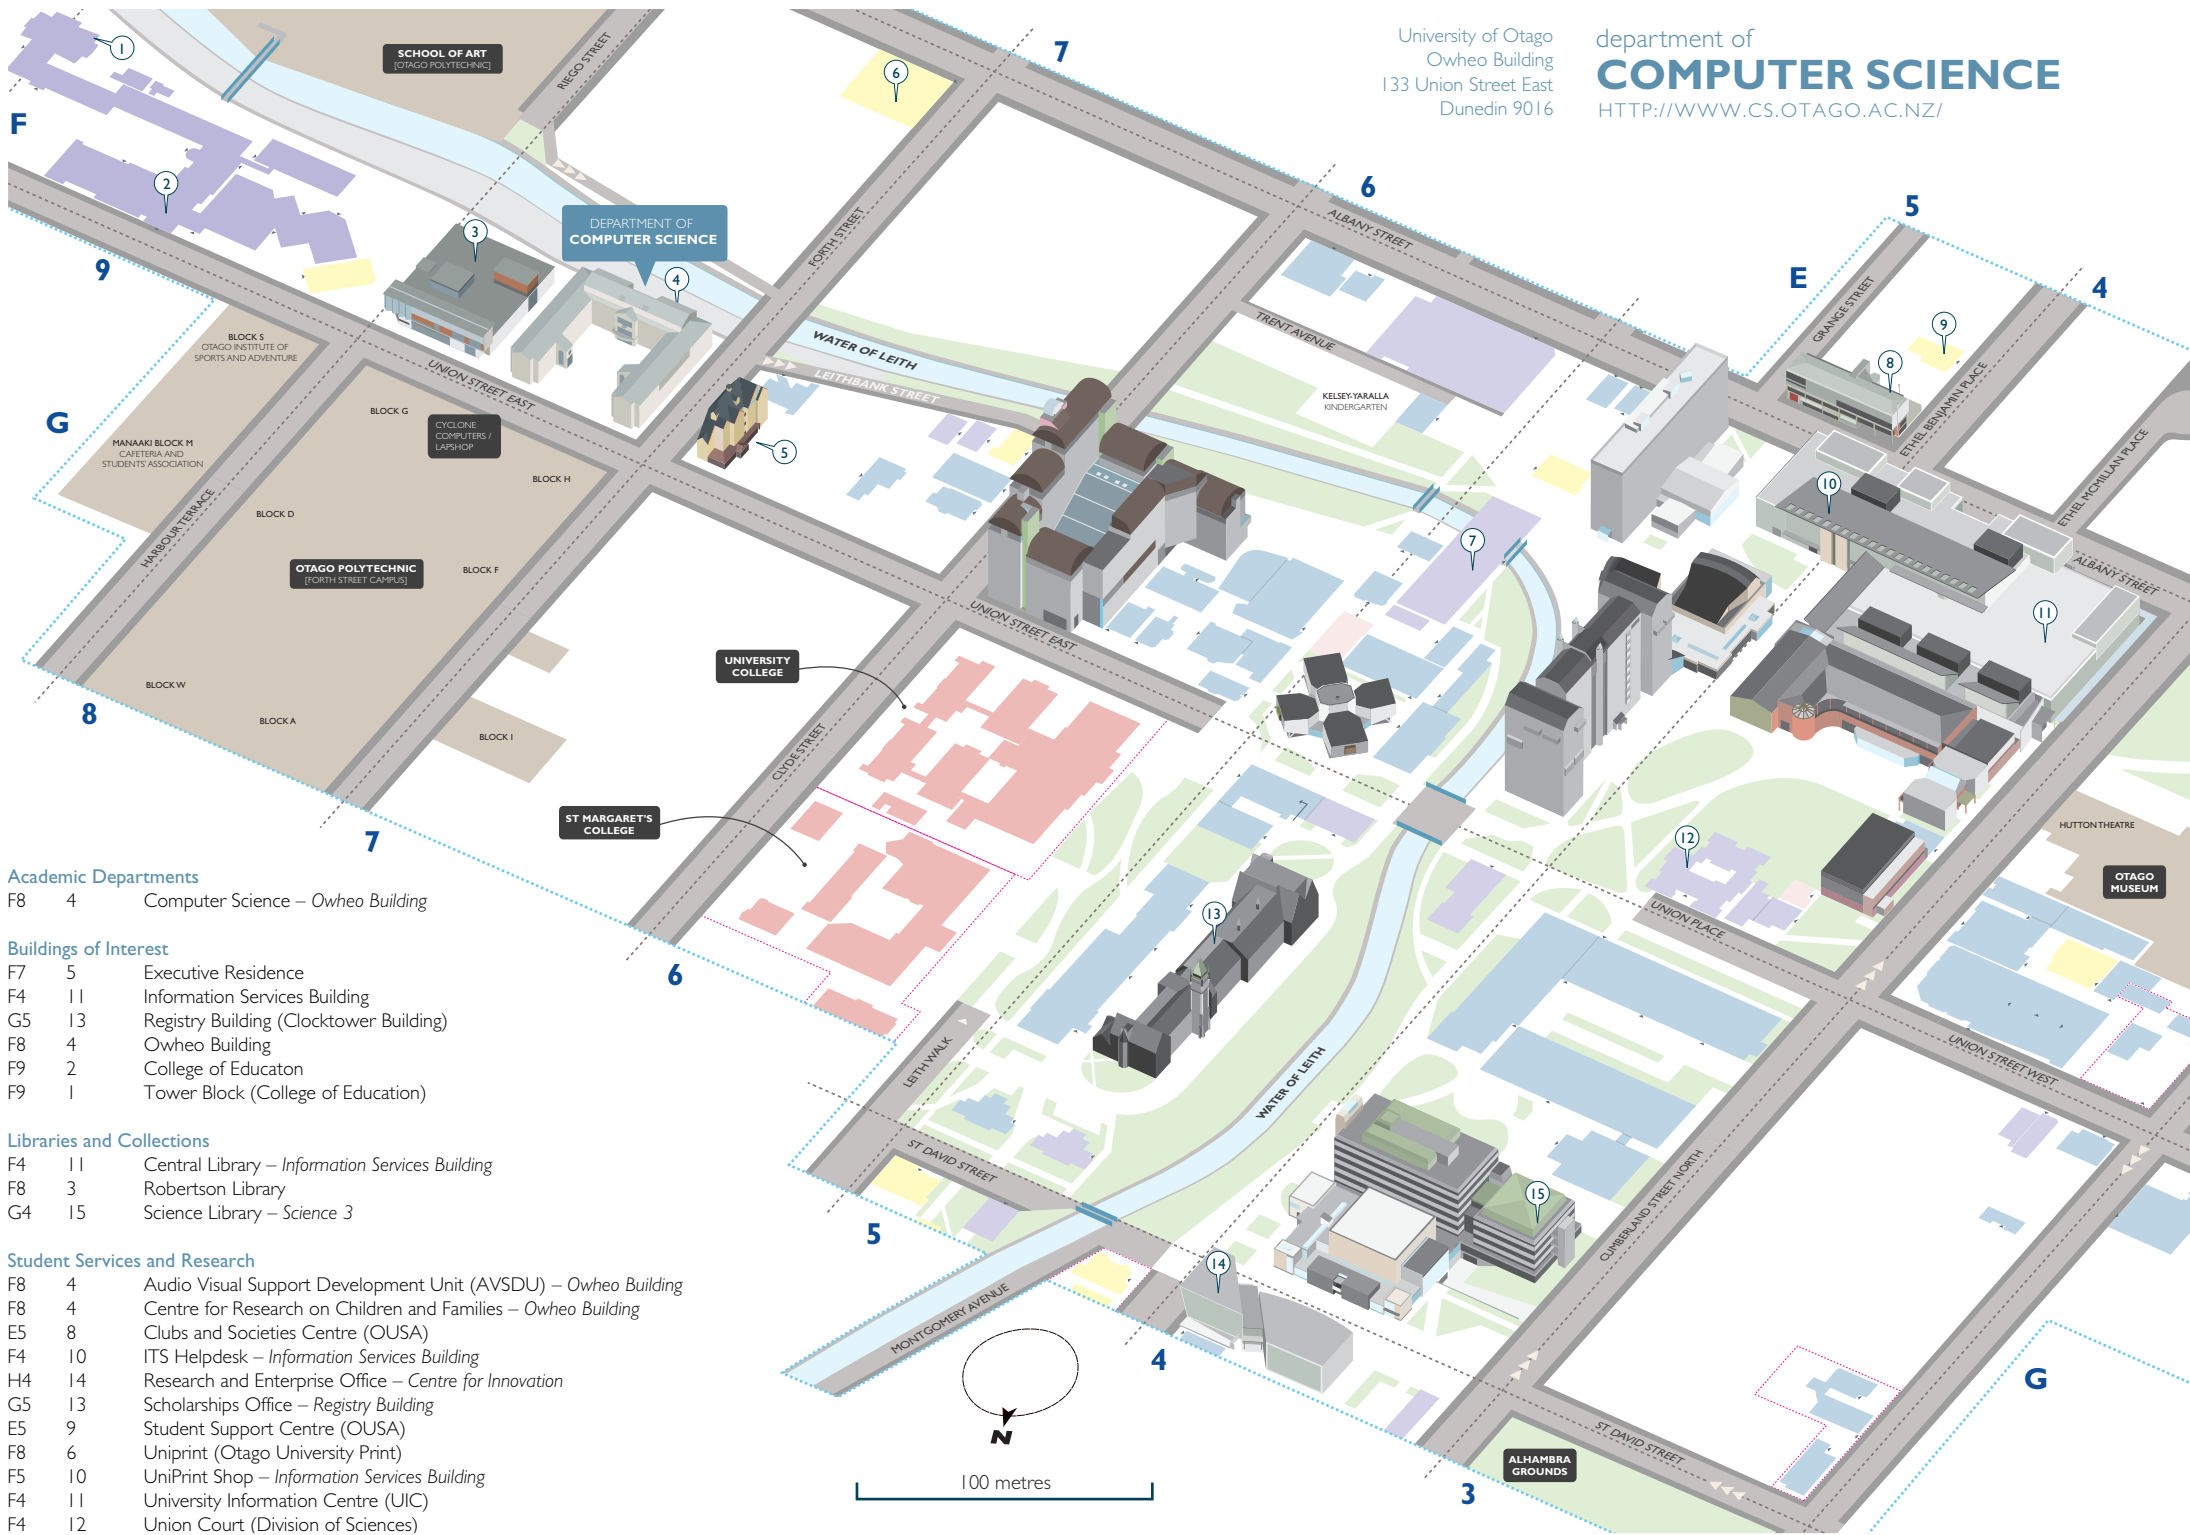

University of Otago
 Owheo Building
 133 Union Street East
 Dunedin 9016

department of
COMPUTER SCIENCE
[HTTP://WWW.CS.OTAGO.AC.NZ/](http://www.cs.otago.ac.nz/)

Academic Departments

F8 4 Computer Science – Owheo Building

Buildings of Interest

- F7 5 Executive Residence
- F4 11 Information Services Building
- G5 13 Registry Building (Clocktower Building)
- F8 4 Owheo Building
- F9 2 College of Education
- F9 1 Tower Block (College of Education)

Libraries and Collections

- F4 11 Central Library – Information Services Building
- F8 3 Robertson Library
- G4 15 Science Library – Science 3

Student Services and Research

- F8 4 Audio Visual Support Development Unit (AVSDU) – Owheo Building
- F8 4 Centre for Research on Children and Families – Owheo Building
- E5 8 Clubs and Societies Centre (OUSA)
- F4 10 ITS Helpdesk – Information Services Building
- H4 14 Research and Enterprise Office – Centre for Innovation
- G5 13 Scholarships Office – Registry Building
- E5 9 Student Support Centre (OUSA)
- F8 6 Uniprint (Otago University Print)
- F5 10 UniPrint Shop – Information Services Building
- F4 11 University Information Centre (UIC)
- F4 12 Union Court (Division of Sciences)