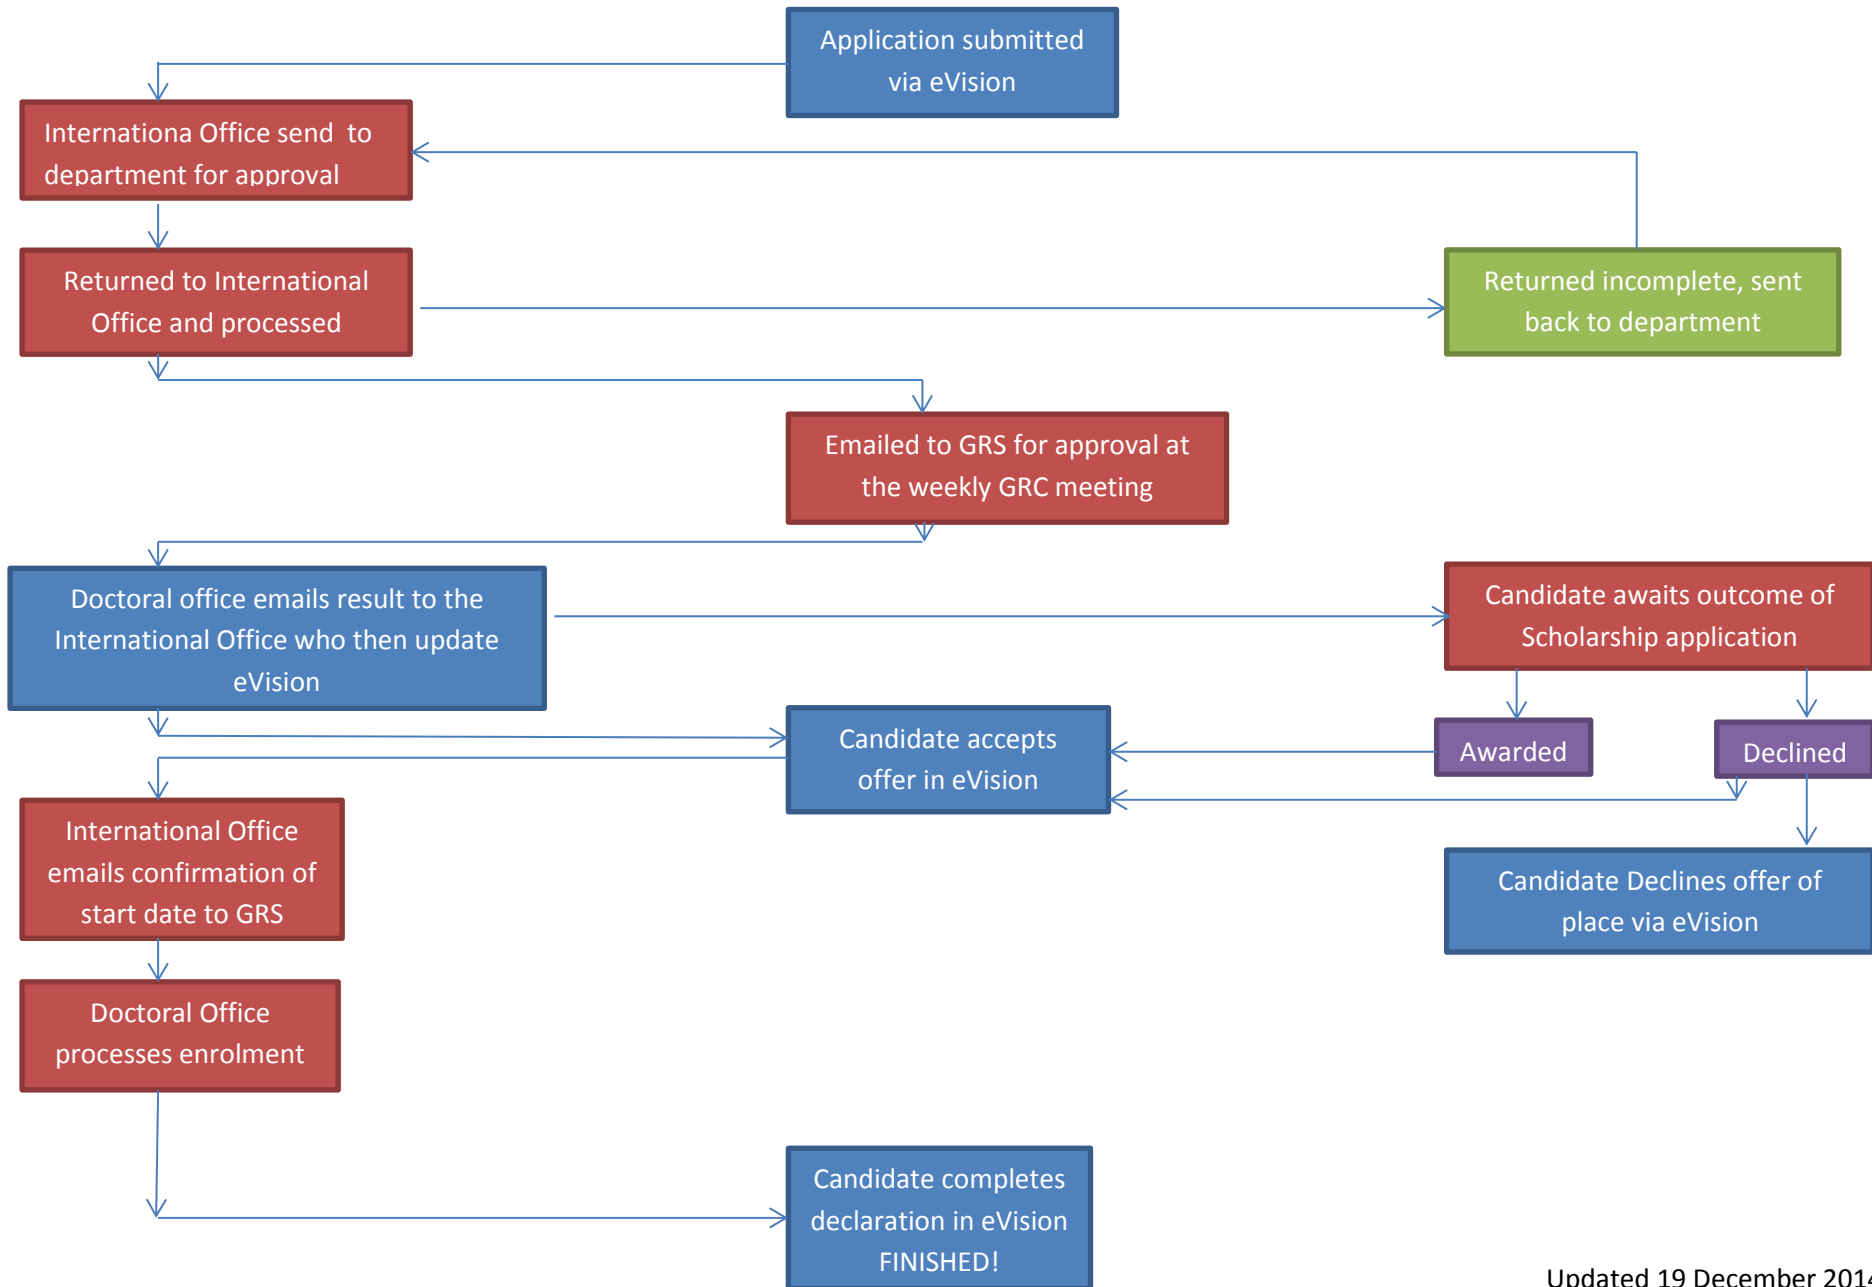

INTERNATIONAL DOCTORAL STUDY ADMISSION APPLICATION PROCESS

INTERNATIONAL DOCTORAL STUDY ADMISSION APPLICATION PROCESS

DEFINITION: International candidate = First year, never studied at the University of Otago before.

Candidate makes application

(Candidate has already received unofficial approval from the primary supervisor and their department before beginning the process)

Candidate contacts the International Office and applies via eVision and the application goes to the International Office portal.

Application is sent to the department for approval/signing by the following people;

Primary supervisor, HOD primary department (if applicable), Dean (if applicable), PVC delegate for the Division

If there are co-supervisors in any other departments it then goes to the following people within each department;

Application is processed by the Doctoral Office

Application goes to a weekly meeting for approval (Scholarships application meetings are once a month)

Decision is made and the Doctoral Administrators update the International Office with the decision and they will contact the candidate with the decision