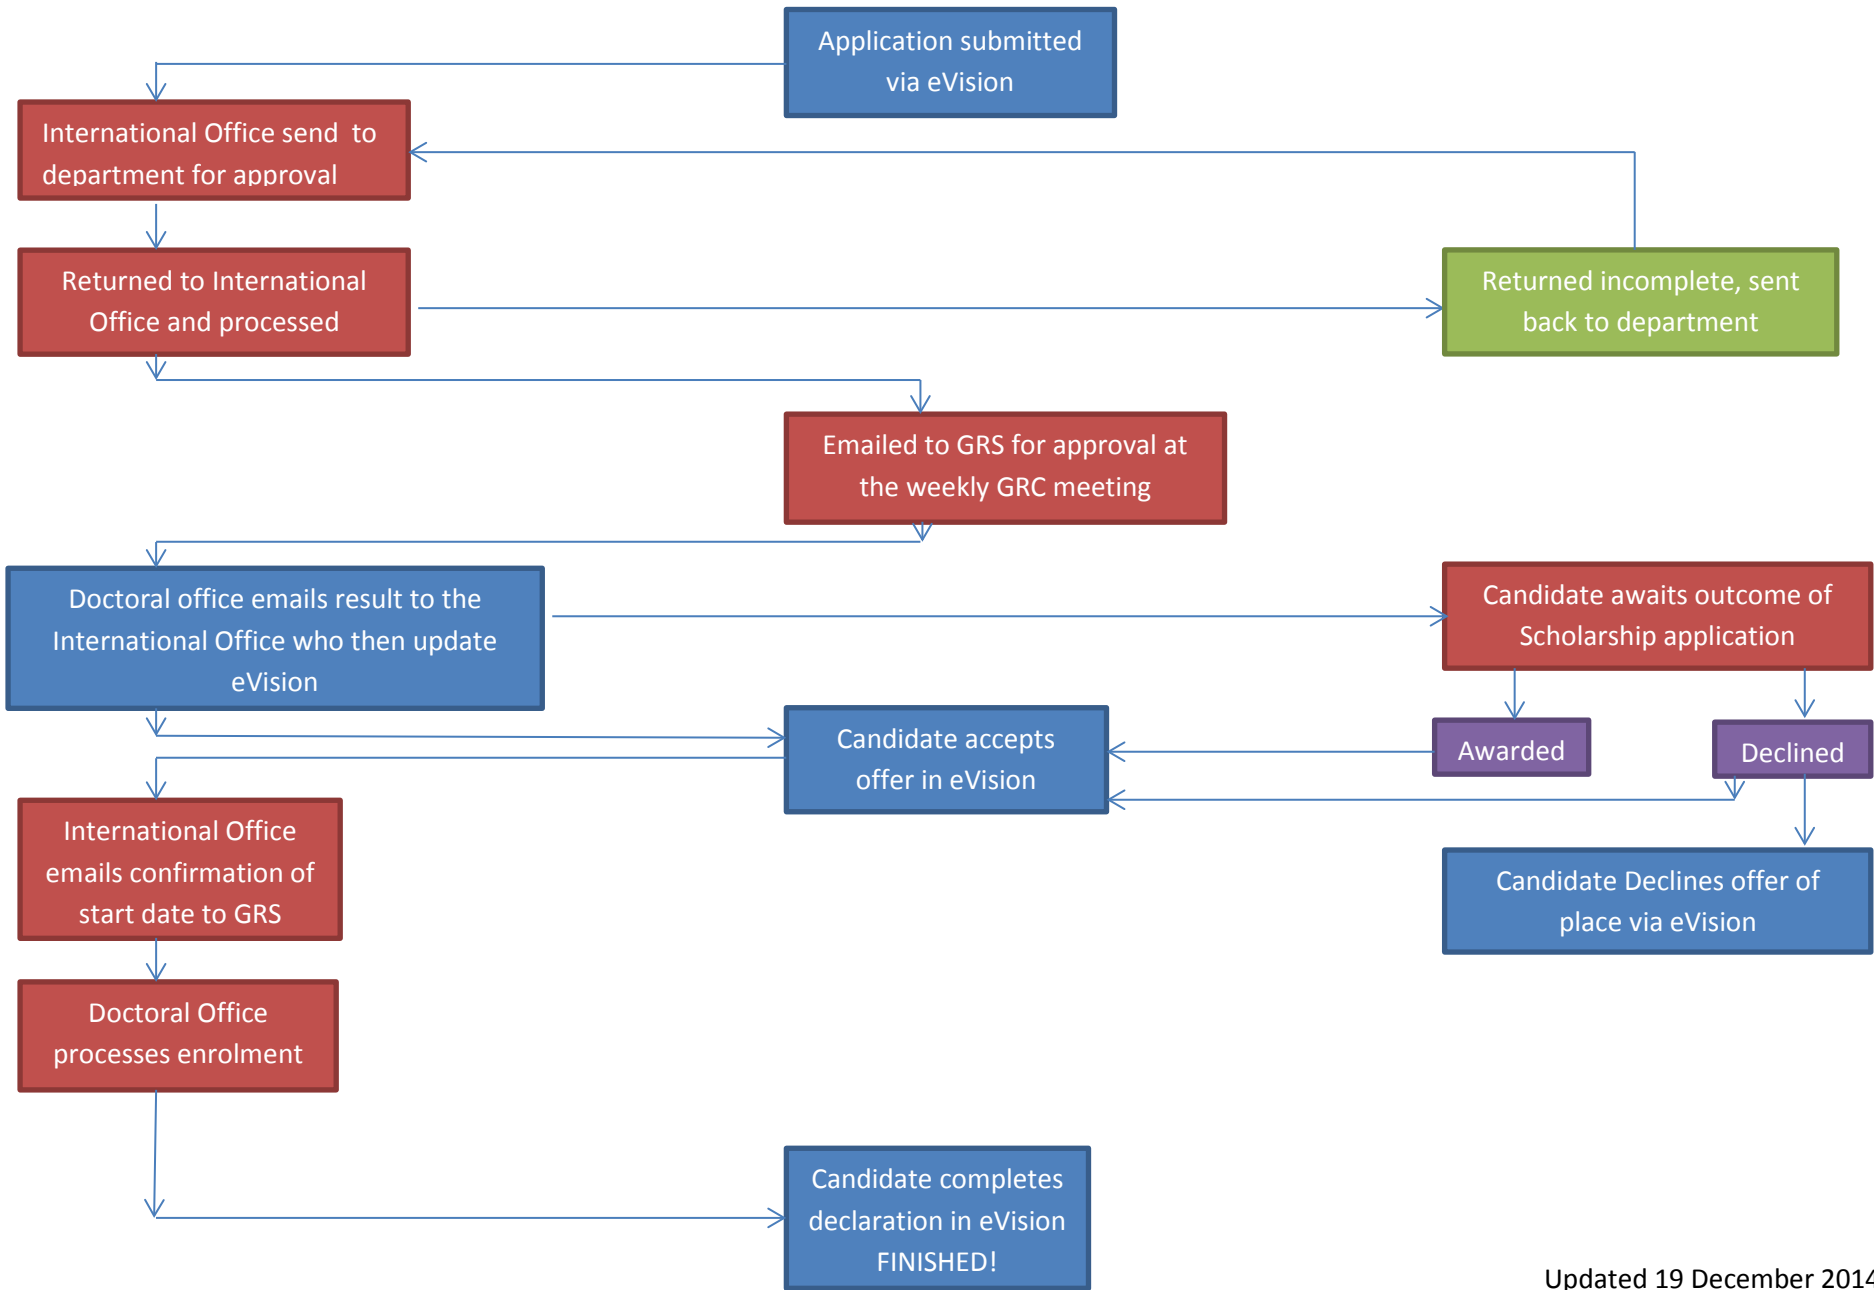

INTERNATIONAL DOCTORAL STUDY ADMISSION APPLICATION PROCESS

INTERNATIONAL DOCTORAL STUDY ADMISSION APPLICATION PROCESS

DEFINITION: International candidate = First year, never studied at the University of Otago before.

Candidate makes application

(Candidate has already received unofficial approval from the primary supervisor and their department before beginning the process)

Candidate contacts the International Office and applies via eVision and the application goes to the International Office portal.

Application is sent to the department for approval/signing by the following people;

Primary supervisor, HOD primary department (if applicable), Dean (if applicable), PVC delegate for the Division

If there are co-supervisors in any other departments it then goes to the following people within each department;

Application is processed by the Doctoral Office

Application goes to a weekly meeting for approval (Scholarships application meetings are once a month)

Decision is made and the Doctoral Administrators update the International Office with the decision and they will contact the candidate with the decision