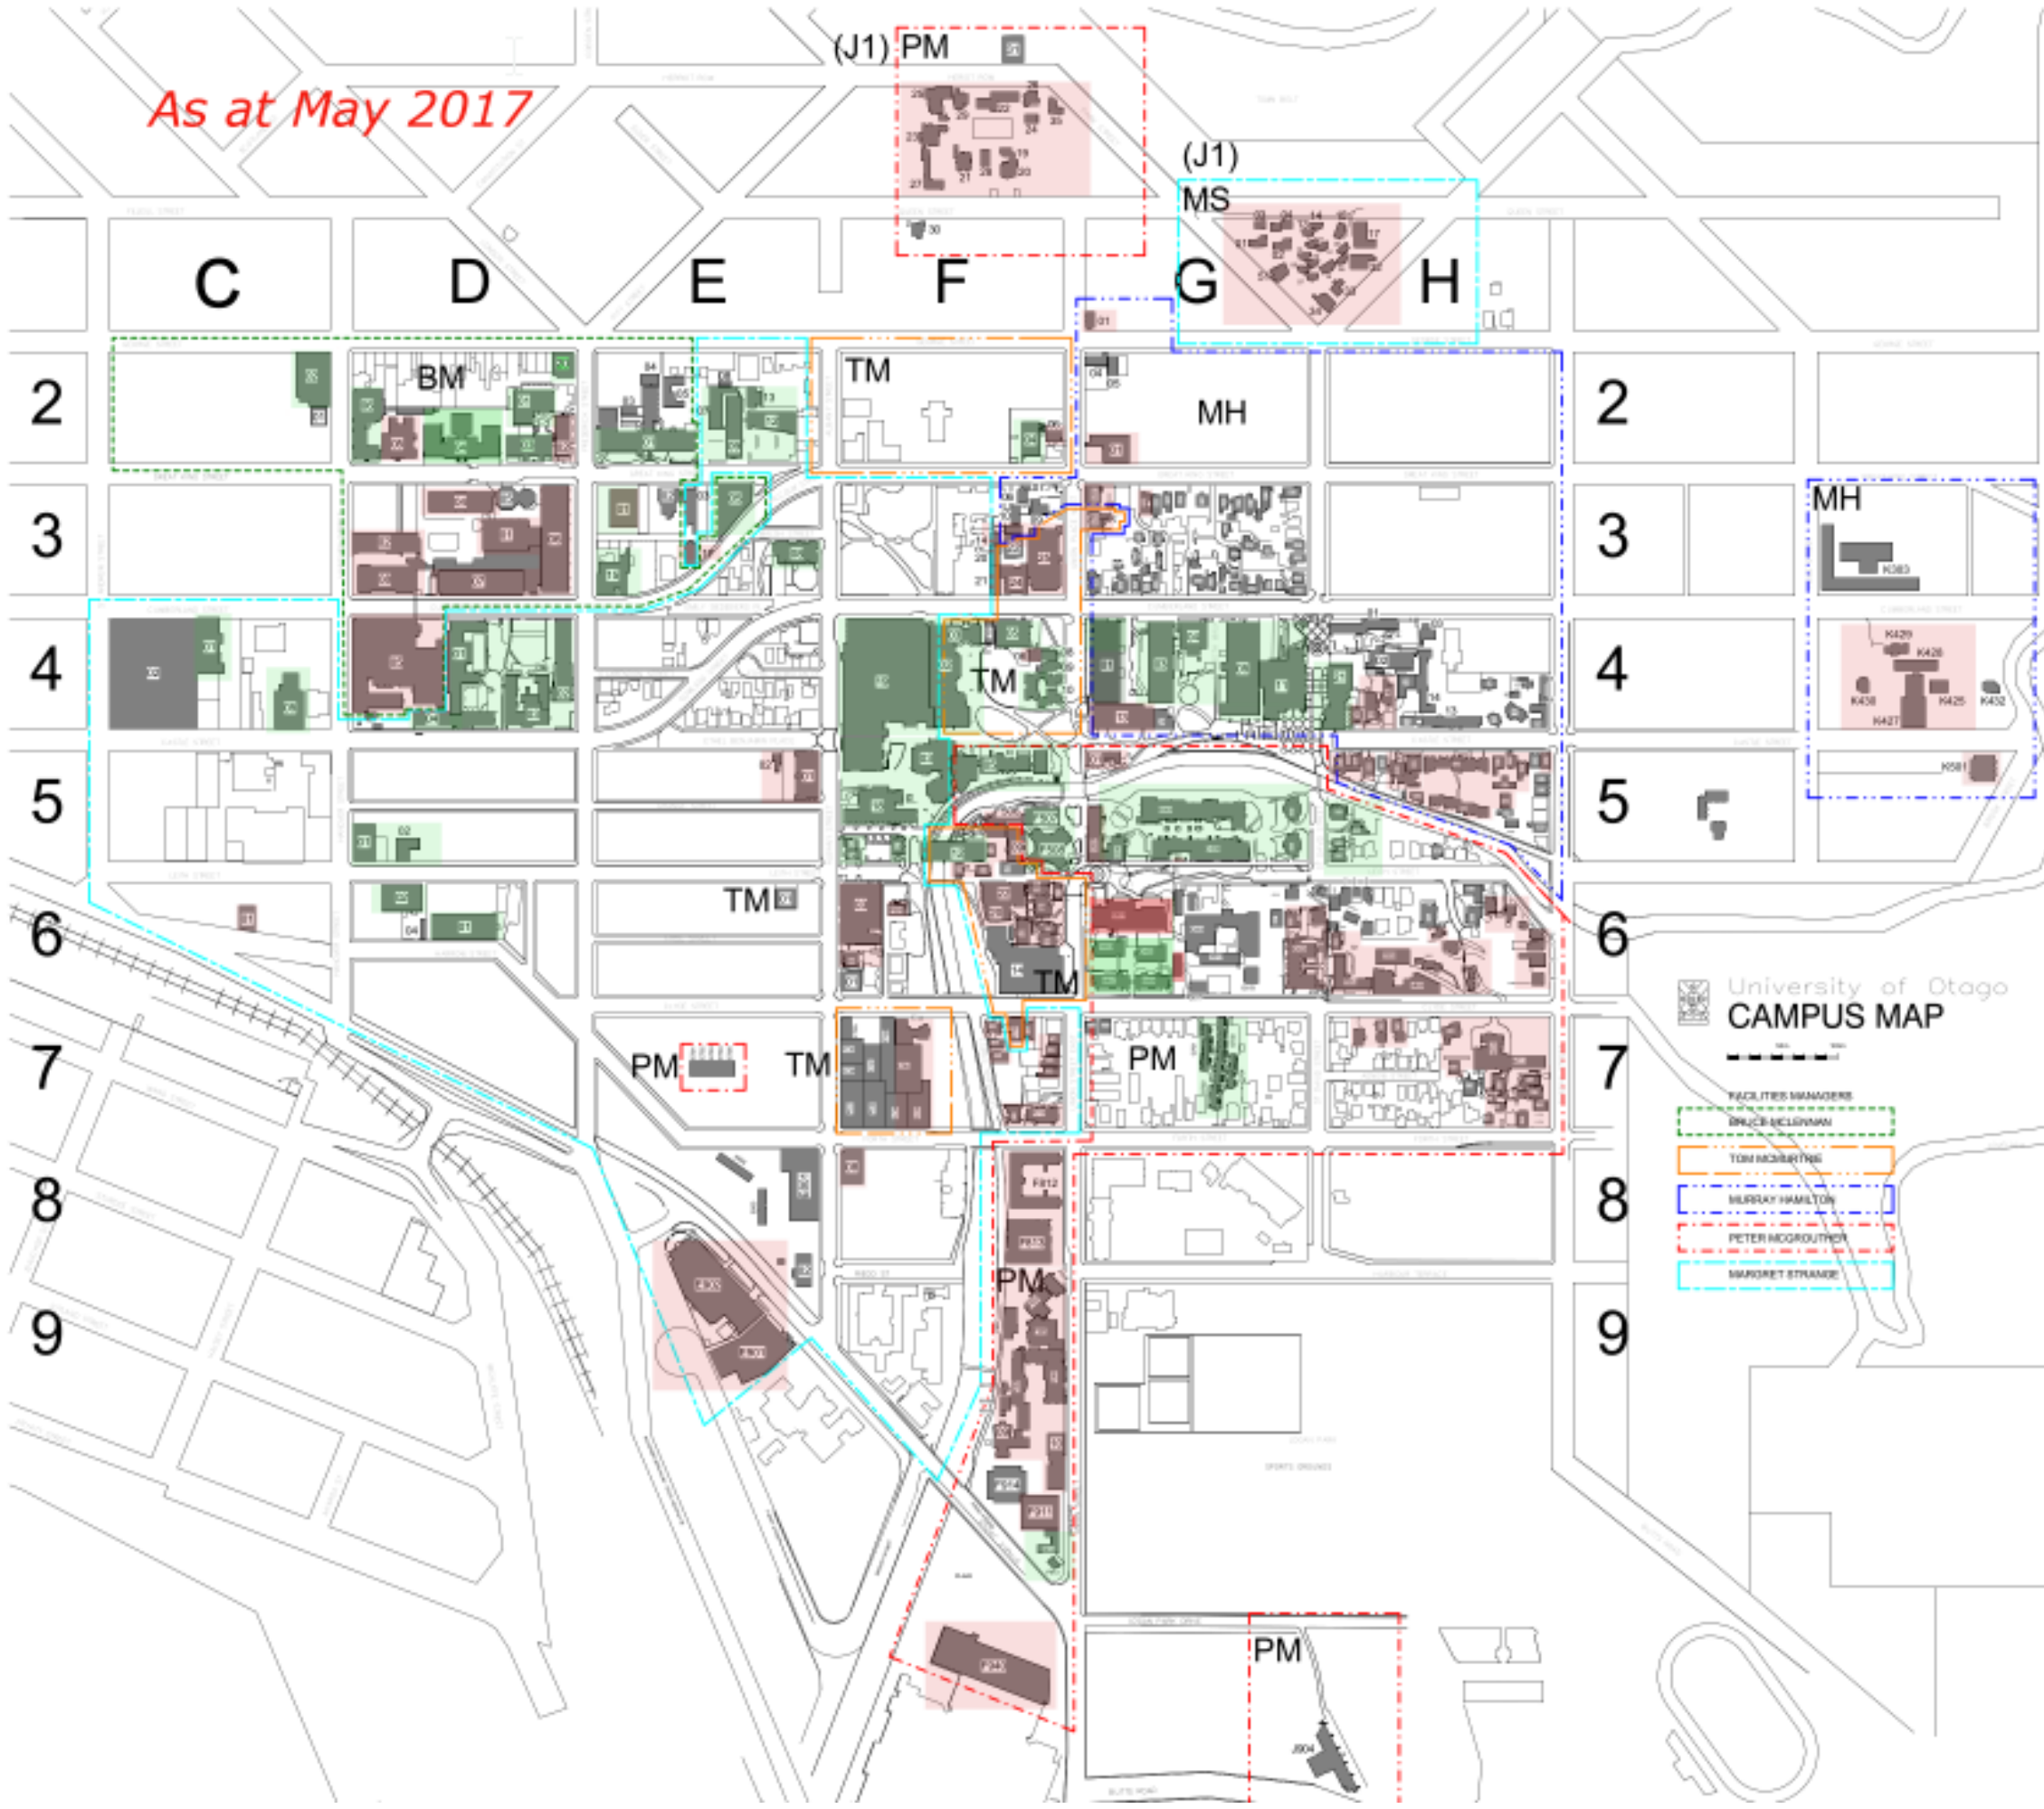

As at May 2017

University of Otago
CAMPUS MAP

1:5000

FACILITIES MANAGERS

- BRUCE McLENNAN (Green dashed line)
- TOM McQUINN (Orange dashed line)
- MURRAY HAMILTON (Blue dashed line)
- PETER McGRUTHER (Red dashed line)
- MARGARET STRUANNE (Cyan dashed line)