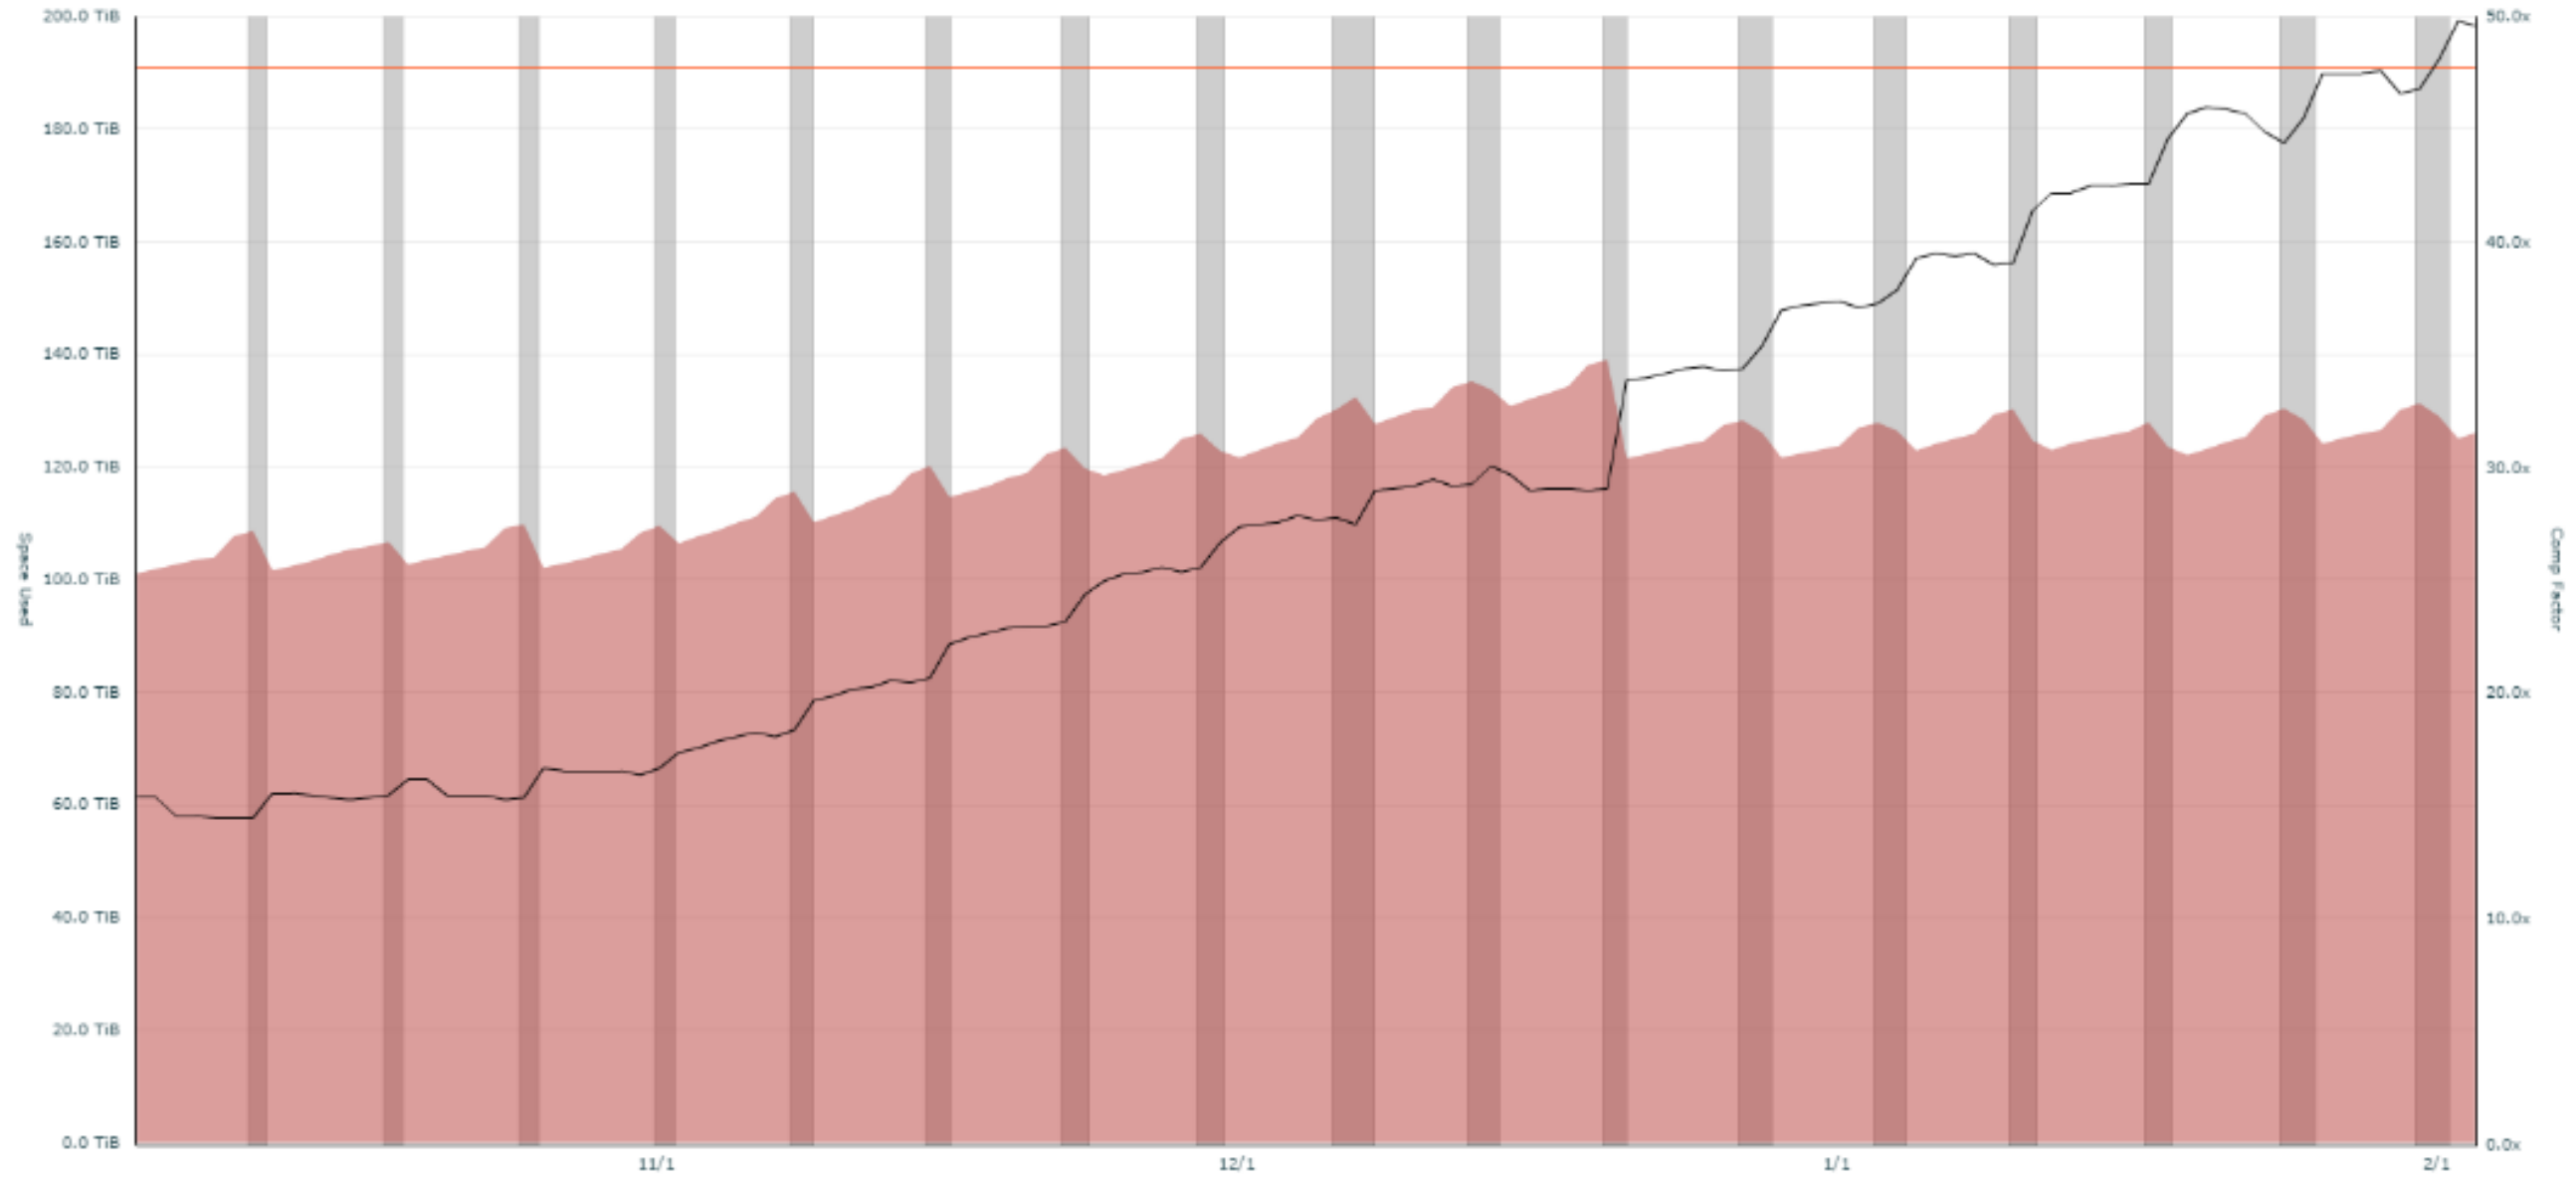

Duration: 7d 30d 60d 120d

Capacity  Post-Comp  Comp Factor  Cleaning  Data Movement

	Post-Comp	Capacity	Comp Factor
Fri Feb 03 2017 9:00 AM	126.1 TIB	191.0 TIB	45.6x