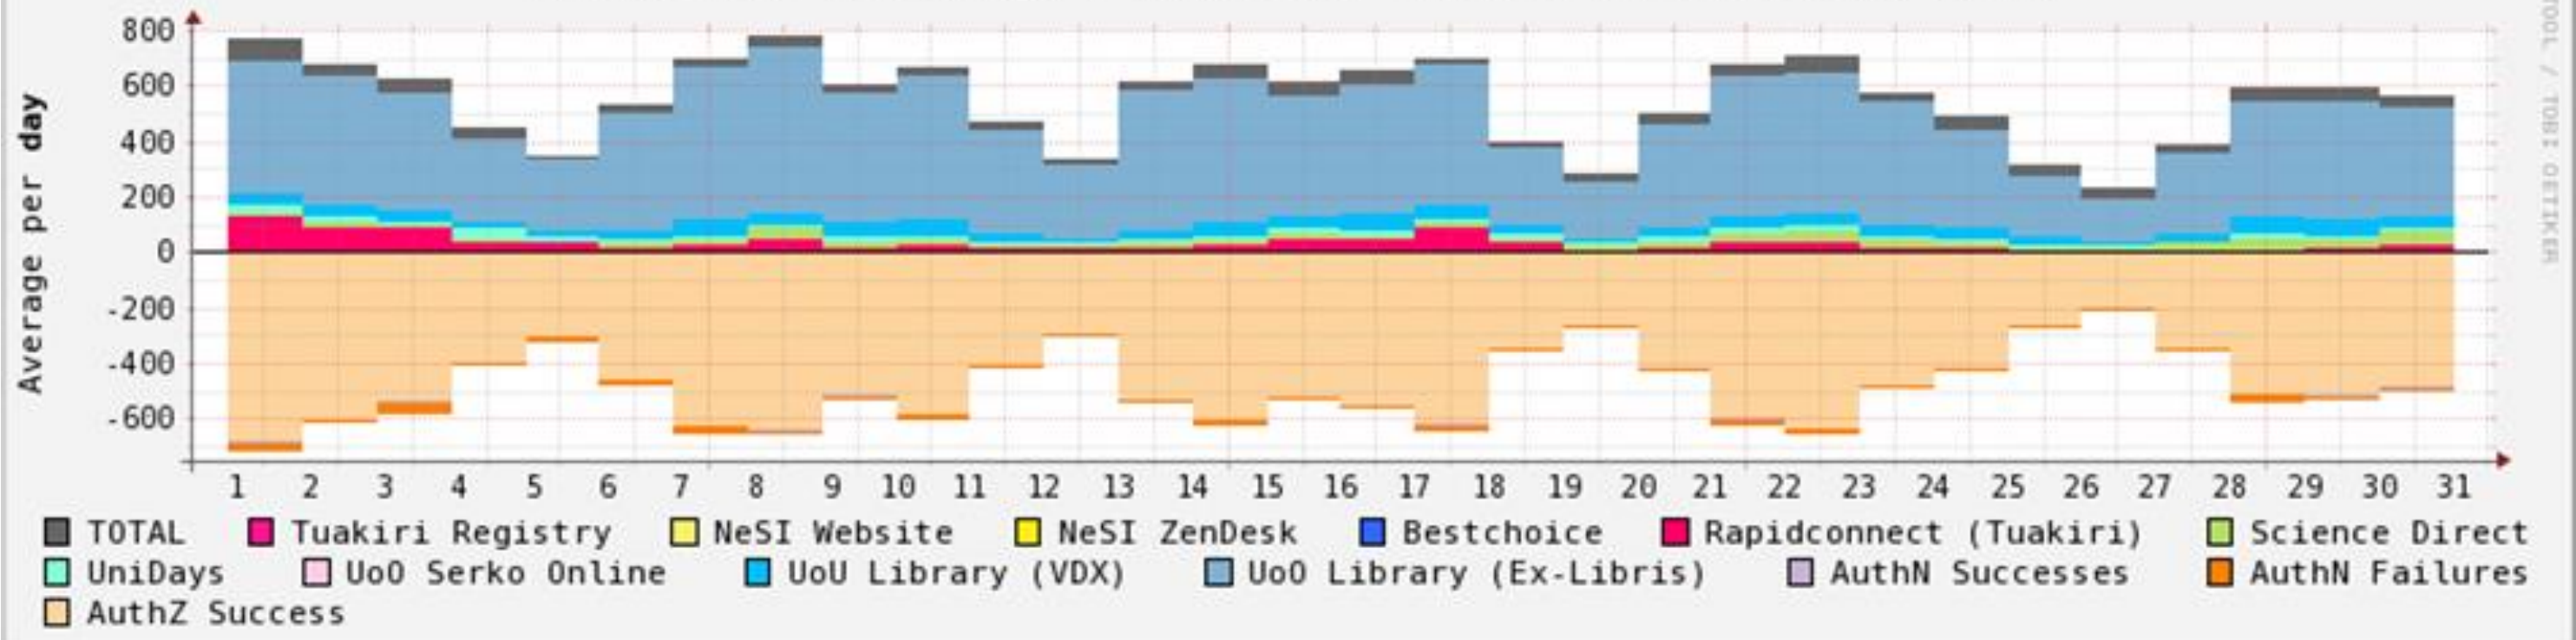

Release Rate from Otago's Tuakiri IdP (lastmonth) as of 2017-09-01

MIDTOOL / TOBI OETIKER