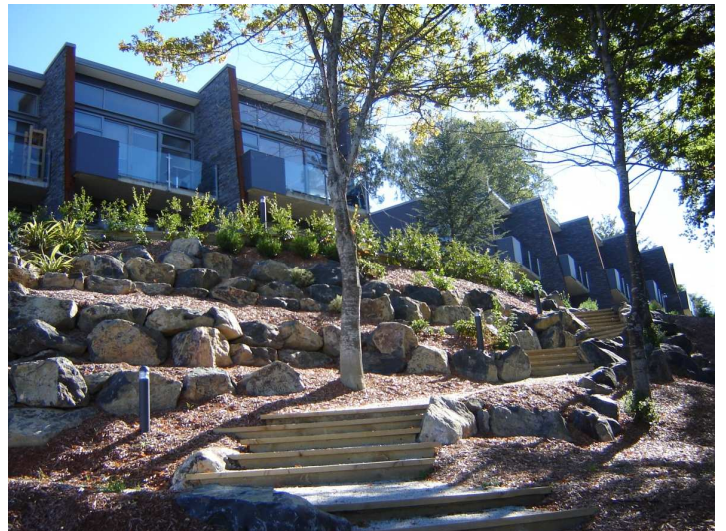

Gardens View and the Sabina Apartments

***Maaike Duncan
Terramark Ltd***

ABSTRACT: This talks presents Terramark's experiences during 9-years of involvement with Gardens View and The Sabina Apartments complex located in Dunedin. Maaike was presented with a New Zealand Institute of Surveyors Award of Excellence in 2013 in recognition of her role in the project. The judging panel offered the following commendation for the project: "The Sabina Apartment Complex, the panel believes, represents surveying excellence in concept formulation, civil roading and services design and project management of an apartment complex involving a sensitive steep site and an existing building."