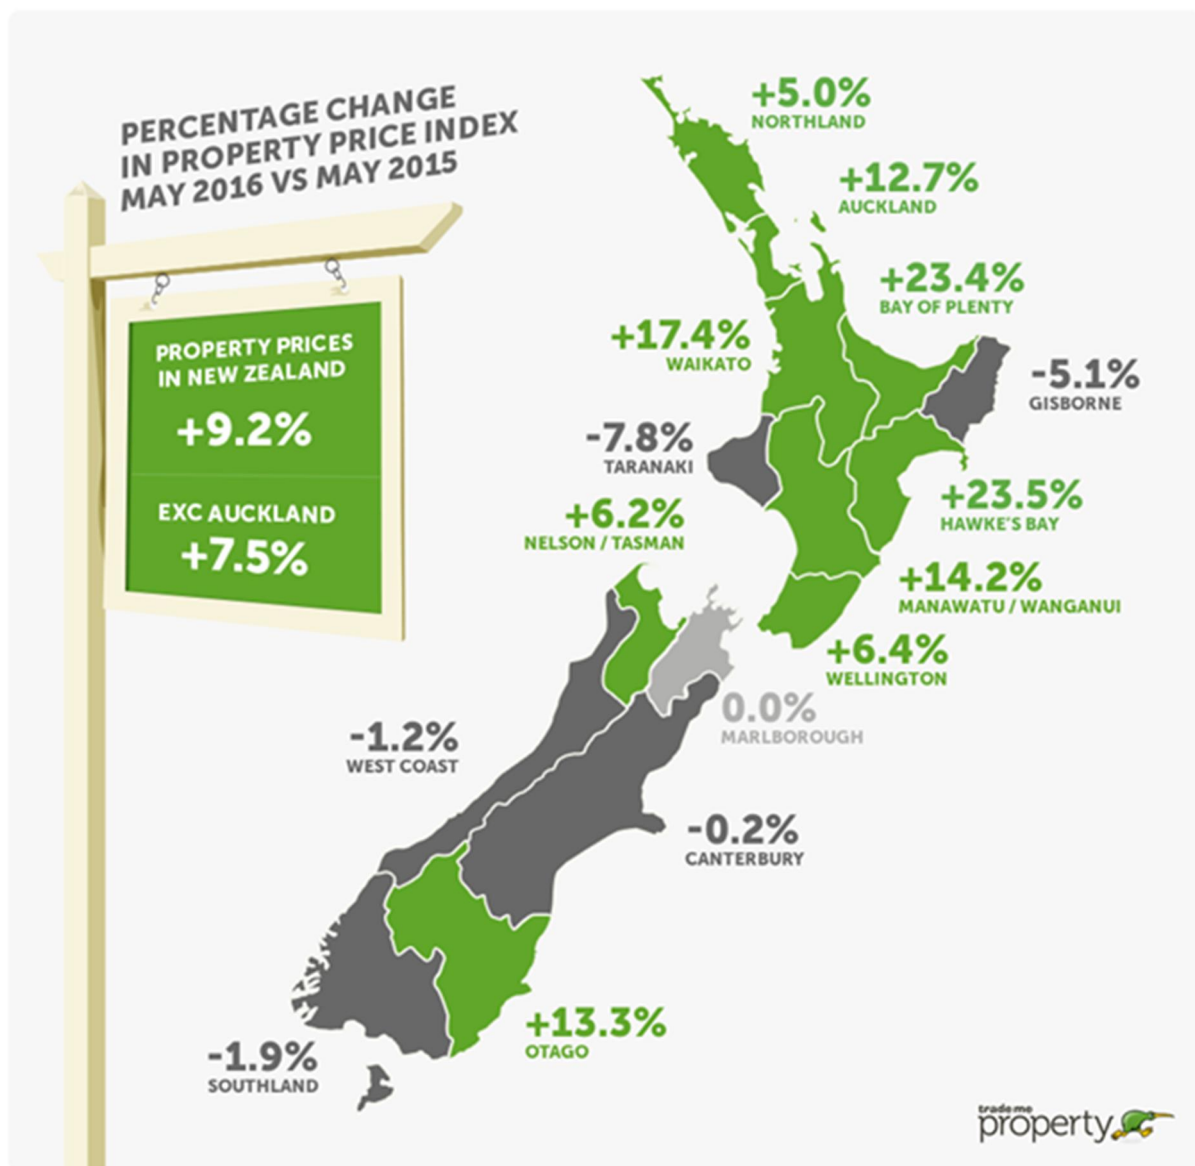

Housing Crisis - Crisis? What Crisis? – or Keep Calm and Carry On? A commentary about the government's response to affordable housing

Dr. Mick Strack
School of Surveying

Abstract: Proposed Amendments to the RMA, reports from the Productivity Commission, and a proposed National Policy Statement on Urban Development Capacity are all in the pipeline, illustrating central government's attempts to show leadership in responding to the housing 'challenge'. Can planning processes (the consultative themes of the RMA) remain valid and can local authorities maintain credibility while being subject to central government interventions?

12:00 noon, Thursday, 14 July 2016

L1 Lecture Theatre
School of Surveying
310 Castle Street