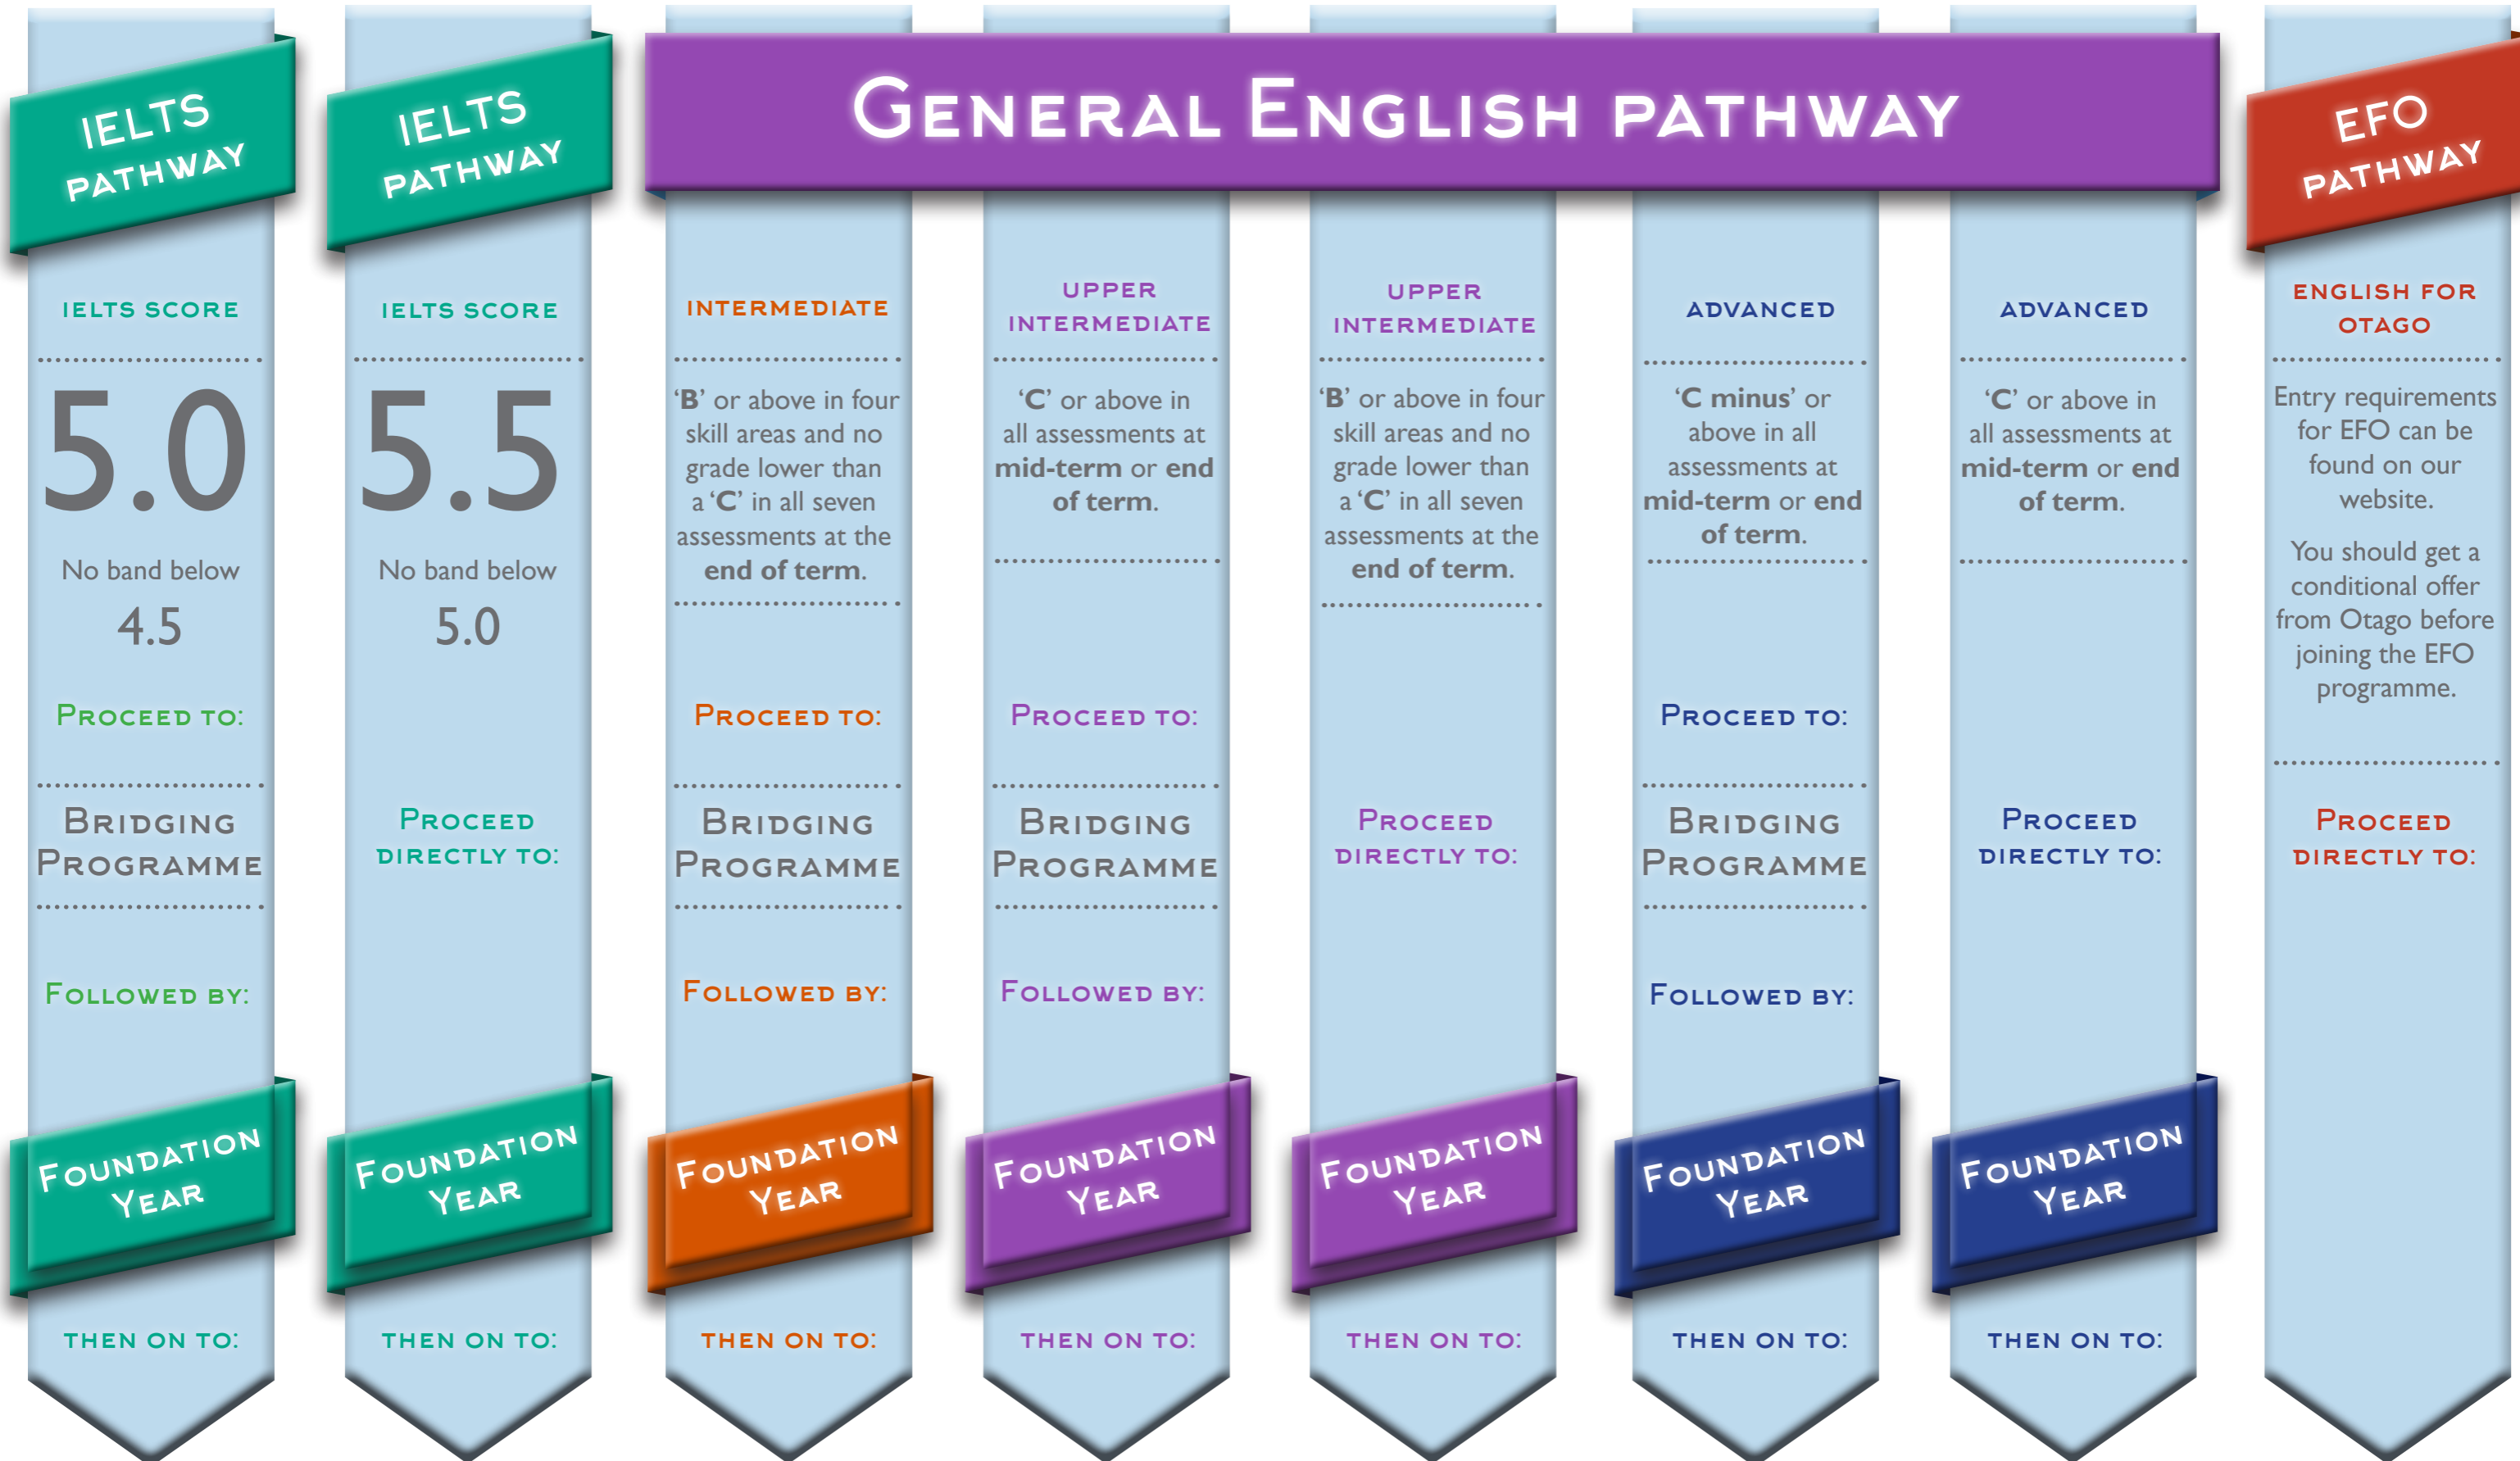

English language pathways

How to satisfy the **English language requirement*** for entry to Foundation Year and beyond

The University of Otago

*You will still need to meet the academic requirements to gain entry